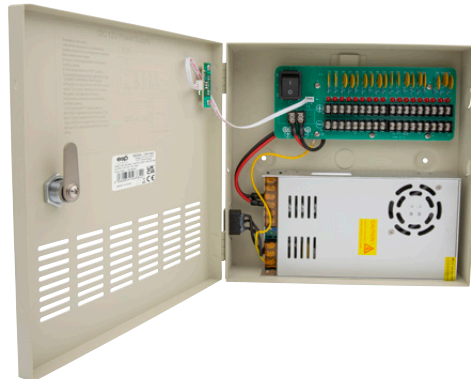

**Product Code:** CPS18W

**Description:** 18 Way 12V DC 10 Amp CCTV Power Supply

**General Information**

<b>Dimensions (mm)</b>	201.5 x 238.5 x 61.5
<b>Finish</b>	Grey
<b>Materials</b>	Steel
<b>Mounting</b>	Surface
<b>Warranty (Years)</b>	3

**Supply & Power**

<b>Supply Voltage (V AC)</b>	110 - 240
------------------------------	-----------

**Inputs & Outputs**

<b>Number of Outputs</b>	18
<b>Output Rating</b>	18 x 12VDC Regulated @ 1 Amp (each)

**Environment**

<b>Operating Temperature (°C)</b>	0 to -40
-----------------------------------	----------

- Features**
- Automatic fuses to protect the power supply from overloads or short circuits
  - LED indicators for Mains power, and DC output power
  - Internal switch to isolate DC outputs
  - Key lock to secure internals