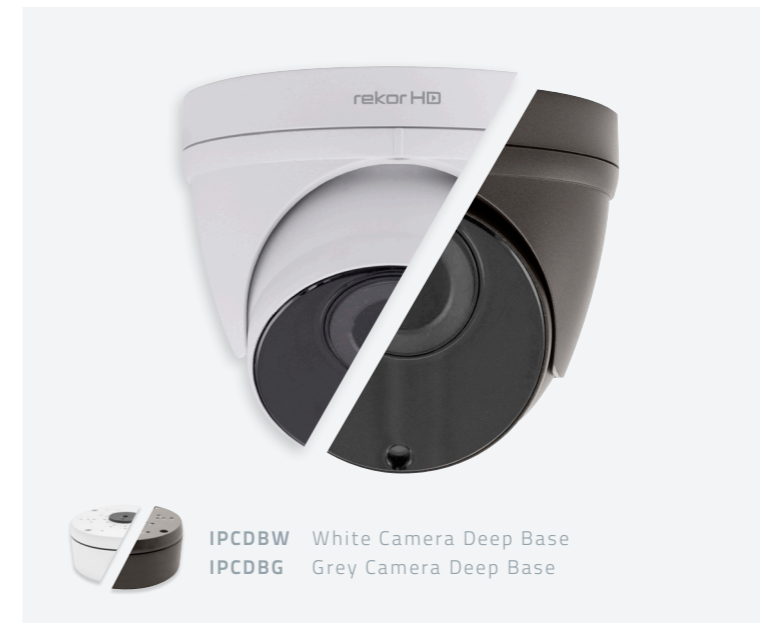

Fixed Lens Options

Varifocal Lens Options

IP66 Protection

IK10 Impact Protection Option

Compatible with ESP View App

IPCDBW White Camera Deep Base
IPCDBG Grey Camera Deep Base

2.8-12mm Lens 2MP HD Analog Dome Camera

RHDC2812VFDW (White) RHDC2812VFDG (Grey)

- HD 2MP Resolution
- 2.8-12mm Varifocal Lens
- 1/2.7" Image Sensor
- 40m Infrared LED Illumination
- 113-30° Viewing Angle
- IP66 Housing Ingress Protection
- 12vDC
- Operating Temperature: -30~ +50°C
- Dimensions: Ø126 X 102 mm