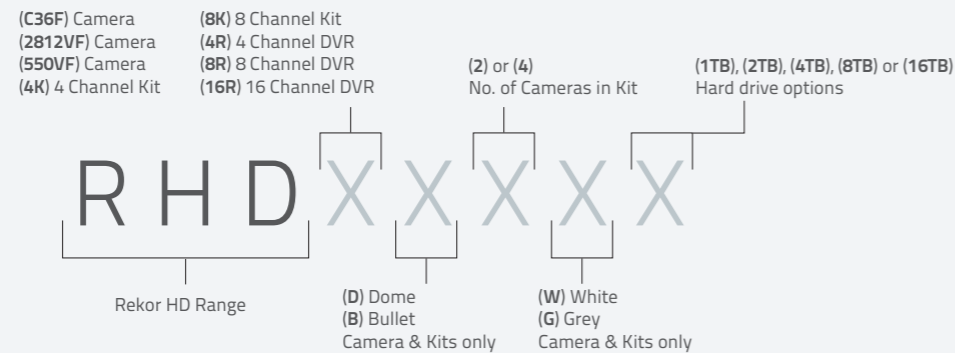

Code (White)	Code (Grey)	Description
RekorHD Cameras		
RHDC36FBW	RHDC36FBG	3.6mm Lens Full HD Bullet Camera
RHDC36FDW	RHDC36FDG	3.6mm Lens Full HD Dome Camera
RHDC2812VFDW	RHDC2812VFDG	2.8-12mm Lens 2MP HD Analog Dome Camera
RHDC2812VFBW	RHDC2812VFBG	2.8-12mm Lens 2MP HD Analog Bullet Camera
RHDC550VFBW	RHDC550VFBG	5-50mm Lens 2MP HD Analog Bullet Camera
RHDC2812VFDWAV	RHDC2812VFDGAV	2.8-12mm Lens 2MP HD Analog Vandal Resistant Dome Camera
RekorHD Kits		
RHD4KB2W	RHD4KB2G	4 Channel HD 500GB CCTV System - 2 x Bullet
RHD4KB2W1TB	RHD4KB2G1TB	4 Channel HD 1TB CCTV System - 2 x Bullet
RHD4KB2W2TB	RHD4KB2G2TB	4 Channel HD 2TB CCTV System - 2 x Bullet
RHD4KB4W	RHD4KB4G	4 Channel HD 500GB CCTV System - 4 x Bullet
RHD4KB4W1TB	RHD4KB4G1TB	4 Channel HD 1TB CCTV System - 4 x Bullet
RHD4KB4W2TB	RHD4KB4G2TB	4 Channel HD 2TB CCTV System - 4 x Bullet
RHD8KB4W	RHD8KB4G	8 Channel HD 1TB CCTV System - 4 x Bullet
RHD8KB4W2TB	RHD8KB4G2TB	8 Channel HD 2TB CCTV System - 4 x Bullet
RHD8KB4W4TB	RHD8KB4G4TB	8 Channel HD 4TB CCTV System - 4 x Bullet
RekorHD Kits (Dome)		
RHD4KD2W	RHD4KD2G	4 Channel HD 500GB CCTV System - 2 x Dome
RHD4KD2W1TB	RHD4KD2G1TB	4 Channel HD 1TB CCTV System - 2 x Dome
RHD4KD2W2TB	RHD4KD2G2TB	4 Channel HD 2TB CCTV System - 2 x Dome
RHD4KD4W	RHD4KD4G	4 Channel HD 500GB CCTV System - 4 x Dome
RHD4KD4W1TB	RHD4KD4G1TB	4 Channel HD 1TB CCTV System - 4 x Dome
RHD4KD4W2TB	RHD4KD4G2TB	4 Channel HD 2TB CCTV System - 4 x Dome
RHD8KD4W	RHD8KD4G	8 Channel HD 1TB CCTV System - 4 x Dome
RHD8KD4W2TB	RHD8KD4G2TB	8 Channel HD 2TB CCTV System - 4 x Dome
RHD8KD4W4TB	RHD8KD4G4TB	8 Channel HD 4TB CCTV System - 4 x Dome
RekorHD DVRs		
RHD4R		4 Channel Full HD 500GB DVR
RHD4R1TB		4 Channel Full HD 1TB DVR
RHD4R2TB		4 Channel Full HD 2TB DVR
RHD8R		8 Channel Full HD 1TB DVR
RHD8R2TB		8 Channel Full HD 2TB DVR
RHD8R4TB		8 Channel Full HD 4TB DVR
RHD16R		16 Channel Full HD 2TB DVR
RHD16R4TB		16 Channel Full HD 4TB DVR
RHD16R8TB		16 Channel Full HD 8TB DVR