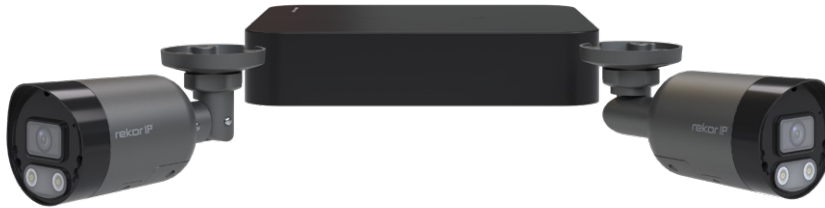

Product Code: RC24KB2G

Description: 4 Channel 1TB NVR 24/7 with 2 x 2MP Bullet CCTV PoE Kit

Component 1 Description

Quantity

Component 2 Description

Quantity

4 Channel HD 1TB Network Video Recorder (NVR)

1

2.8mm 2MP Fixed 24/7 IP PoE Bullet Camera

2

General Information

Dimensions (mm)	205 x 205 x 46
Weight (Kg)	0.6

Supply & Power

Operating Voltage (V DC)	48
Power Consumption (mA)	<9W

Media Information

Display Video Output	1 x HDMI, 1 x VGA
Display Split	1 & 4
Display Resolutions	HDMI: 3840x2160/30Hz, 1920x1080/60Hz, 1920x1080/50Hz, 1600x1200/60Hz, 1280x1024/60Hz, 1280x720/60Hz, 1024x768/60Hz VGA: 1920x1080/60Hz, 1920x1080/50Hz, 1600x1200/60Hz, 1280x1024/60Hz, 1280x720/60Hz, 1024x768/60Hz