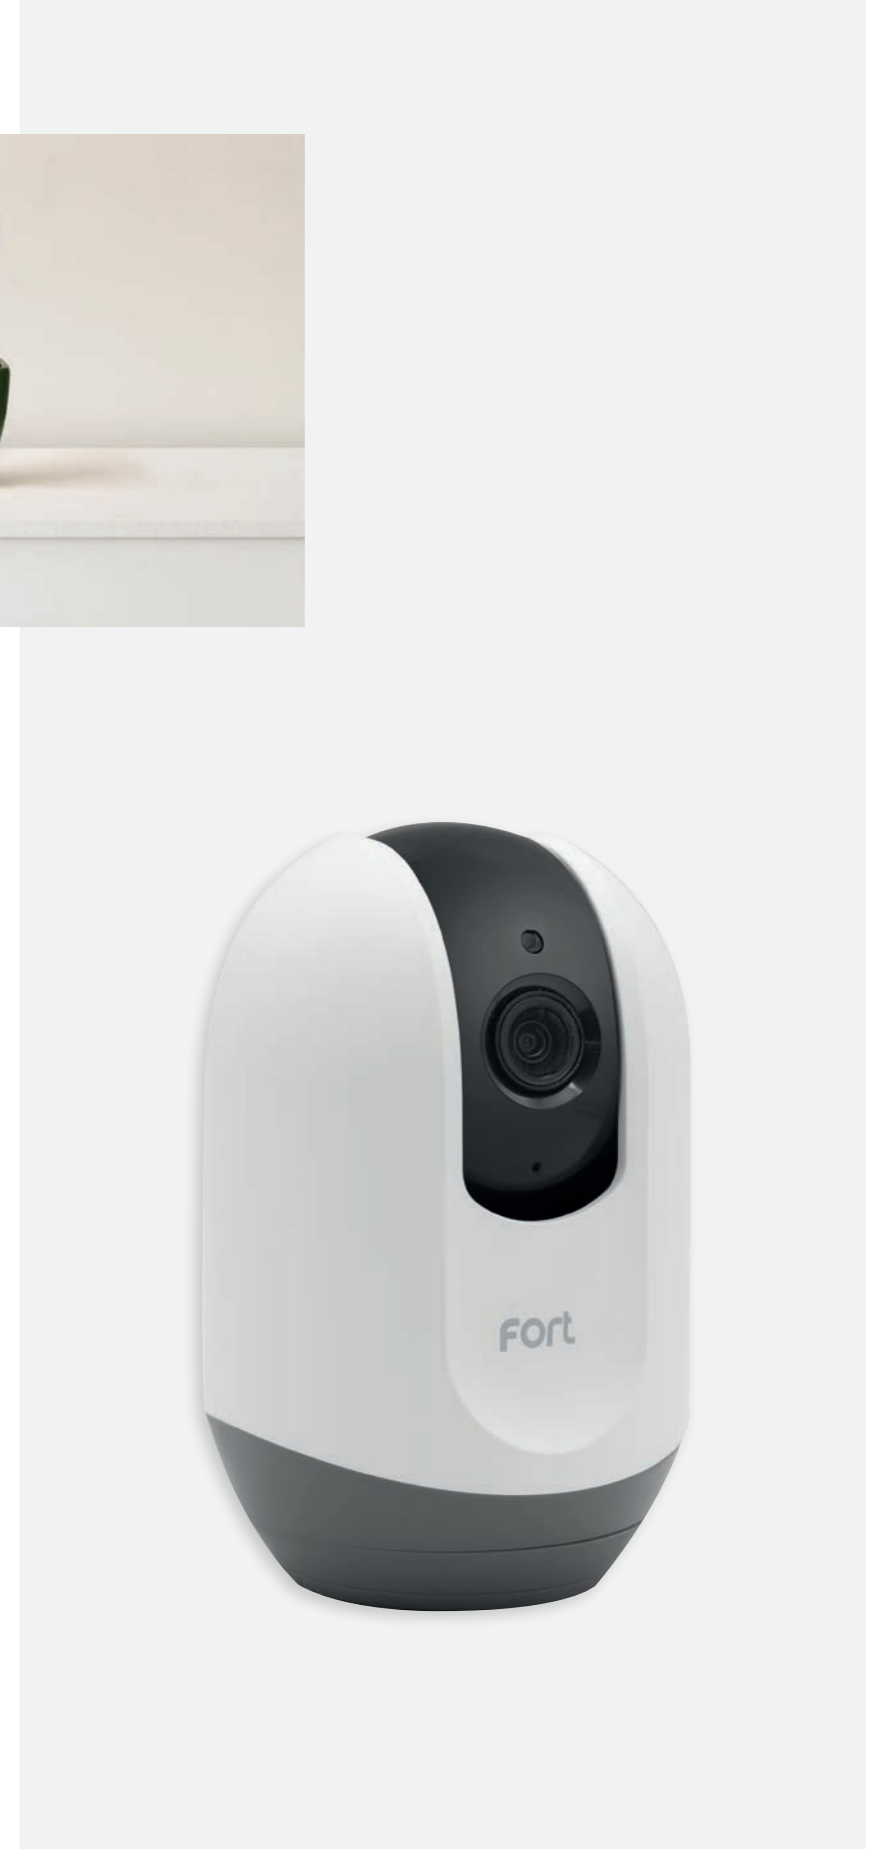

Smart Indoor Camera

ECSPCAM

- Full 1080p HD Live View & Recording
- Motion Activated Video Record (Storage Included)
- No Subscription or Additional Fees Required
- 10m Infrared LED Illumination
- 85° Wide Angle Camera View
- Clear Two-Way Audio

Smart Indoor Pan and Tilt Camera

ECSPCAMPT

- Full 1080p HD Live View & Recording
- No Subscription or Additional Fees Required
- 355° Pan and 180° Tilt Remote Control Function
- 3-5m Infrared LED Illumination
- 140° Wide Angle View
- Motion Tracking and Record
- Clear Two-Way Audio
- 2.4Ghz Wi-Fi Connection Required

Wi-Fi Smart Security Camera with Flood Lights

ECSPCAMFLW - White

ECSPCAMFLB - Black

- Full 1080p HD Live View & Recording
- No Subscription or Additional Fees Required
- 110° Wide Angle Camera View
- 5000K LED Lamp
- 2000 Lumen Output (25w)
- Motion Activated Video Record
- Clear Two-Way Audio
- Remotely Activate or Dim LED Lamp
- IP65 Rated Ingress Protection
- Requires 2.4GHZ Wi-Fi Network Connection
- Operating Temperature: -10 +40° C
- Dimensions: 283 x 133 x 184 mm