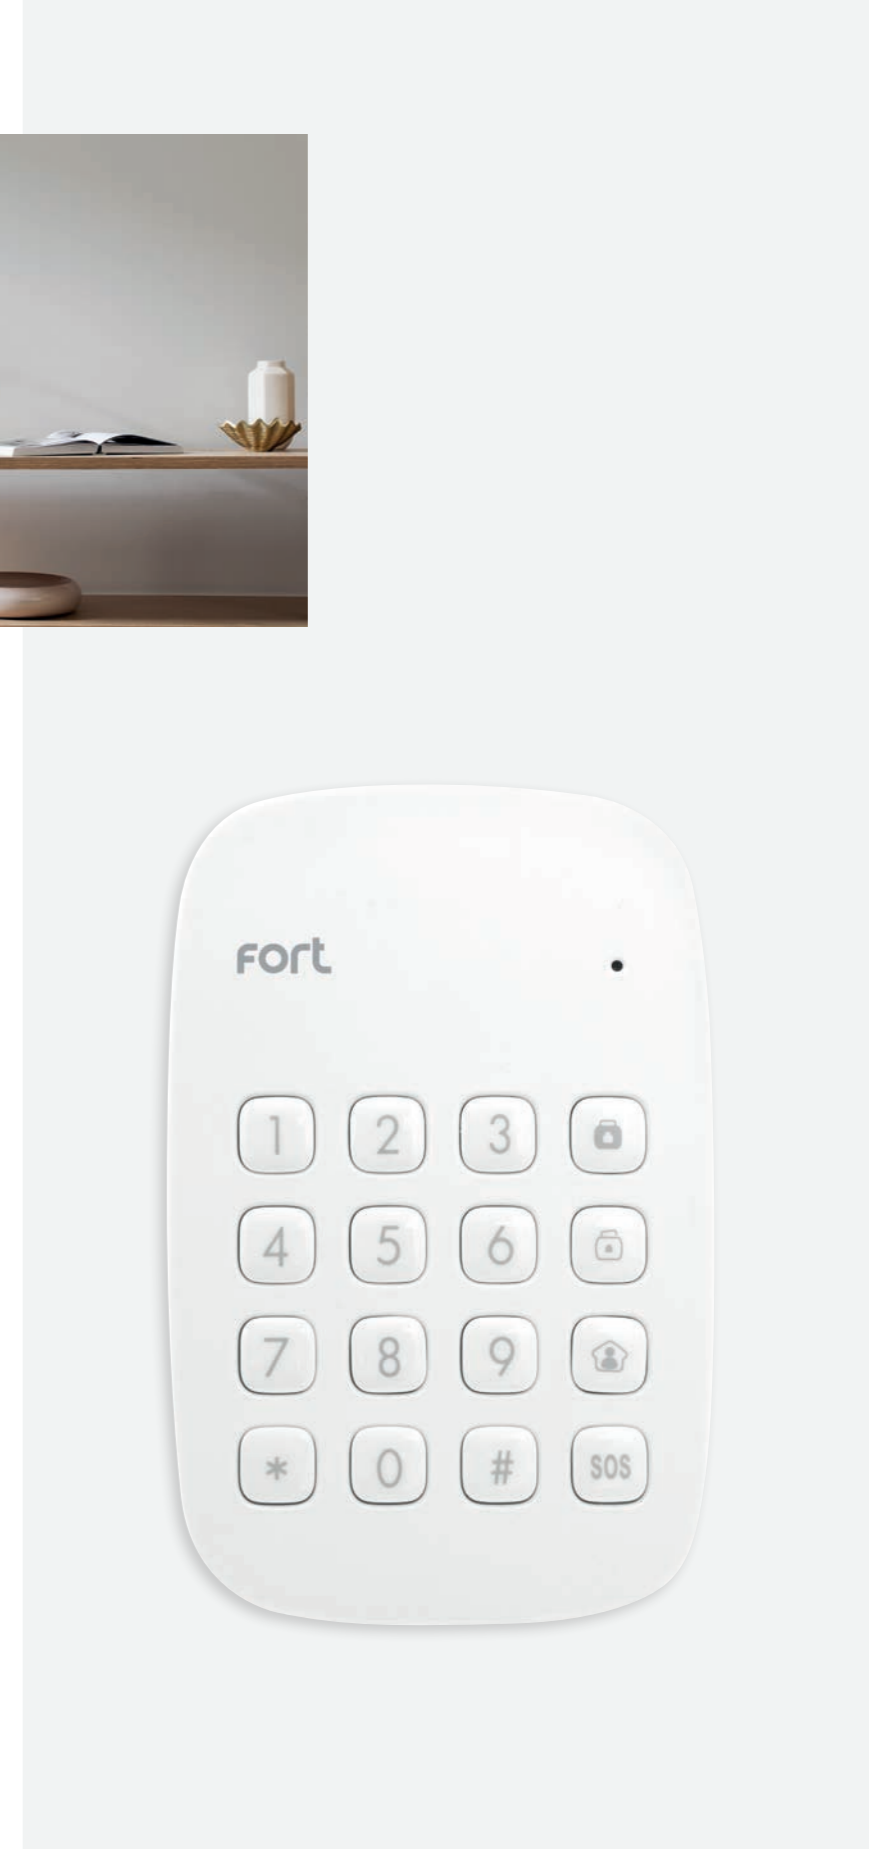

Smart Alarm Kit

ECSPK5

Kit Contains:

1 x Smart hub, 1 x Pet PIR, 1 x Door/Window Contact, 1 x Remote Control

- Smart Alarm Kit
- Wi-Fi Enabled with GSM Back-up Facility
- Activations and Monitoring Supported via APP
- No Additional Subscriptions or Fees Required
- Supports up to 32 RF Devices
- Built-in siren (95dB)
- Built-in backup Battery, with up to 8 hours standby time
- 80 Meter Open Field RF Transmission (433Mhz)
- 2.4GHz Wi-Fi Connection Required
- Sim Card Not Included

Smart Alarm Kit

ECSPK6

Kit Contains:

1 x Smart hub, 2 x Pet PIR, 2 x Door/Window Contact, 2 x Remote Control

- Smart Alarm Kit
- Wi-Fi Enabled with GSM Back-up Facility
- Activations and Monitoring Supported via APP
- No Additional Subscriptions or Fees Required
- Supports up to 32 RF Devices
- Built-in siren (95dB)
- Built-in backup Battery, with up to 8 hours standby time
- 80 Meter Open Field RF Transmission (433Mhz)
- 2.4GHz Wi-Fi Connection Required
- Sim Card Not Included

Smart Alarm Hub with Backup Battery

ECSPHB

- Smart Alarm Hub
- Wi-Fi Enabled with GSM Back-up Facility
- Activations and Monitoring Supported via APP
- No Additional Subscriptions or Fees Required
- Supports up to 32 RF Devices
- Built-in siren (95dB)
- Built-in backup Battery, with up to 8 hours standby time
- 80 Meter Open Field RF Transmission (433Mhz)
- 2.4GHz Wi-Fi Connection Required
- Sim Card Not Included

Smart Alarm Keypad

ECSPKY

- Smart Alarm Keypad
- Requires Smart Alarm Hub (ECSPHB)
- 80 Meter Open Field RF Transmission (433Mhz)
- Arm, Disarm, Home Mode and Panic Function
- Supports up to 50 Proximity Tags (ECSPPX)
- Battery Powered (Supplied)
- Low Power Indication
- Tamper Protection