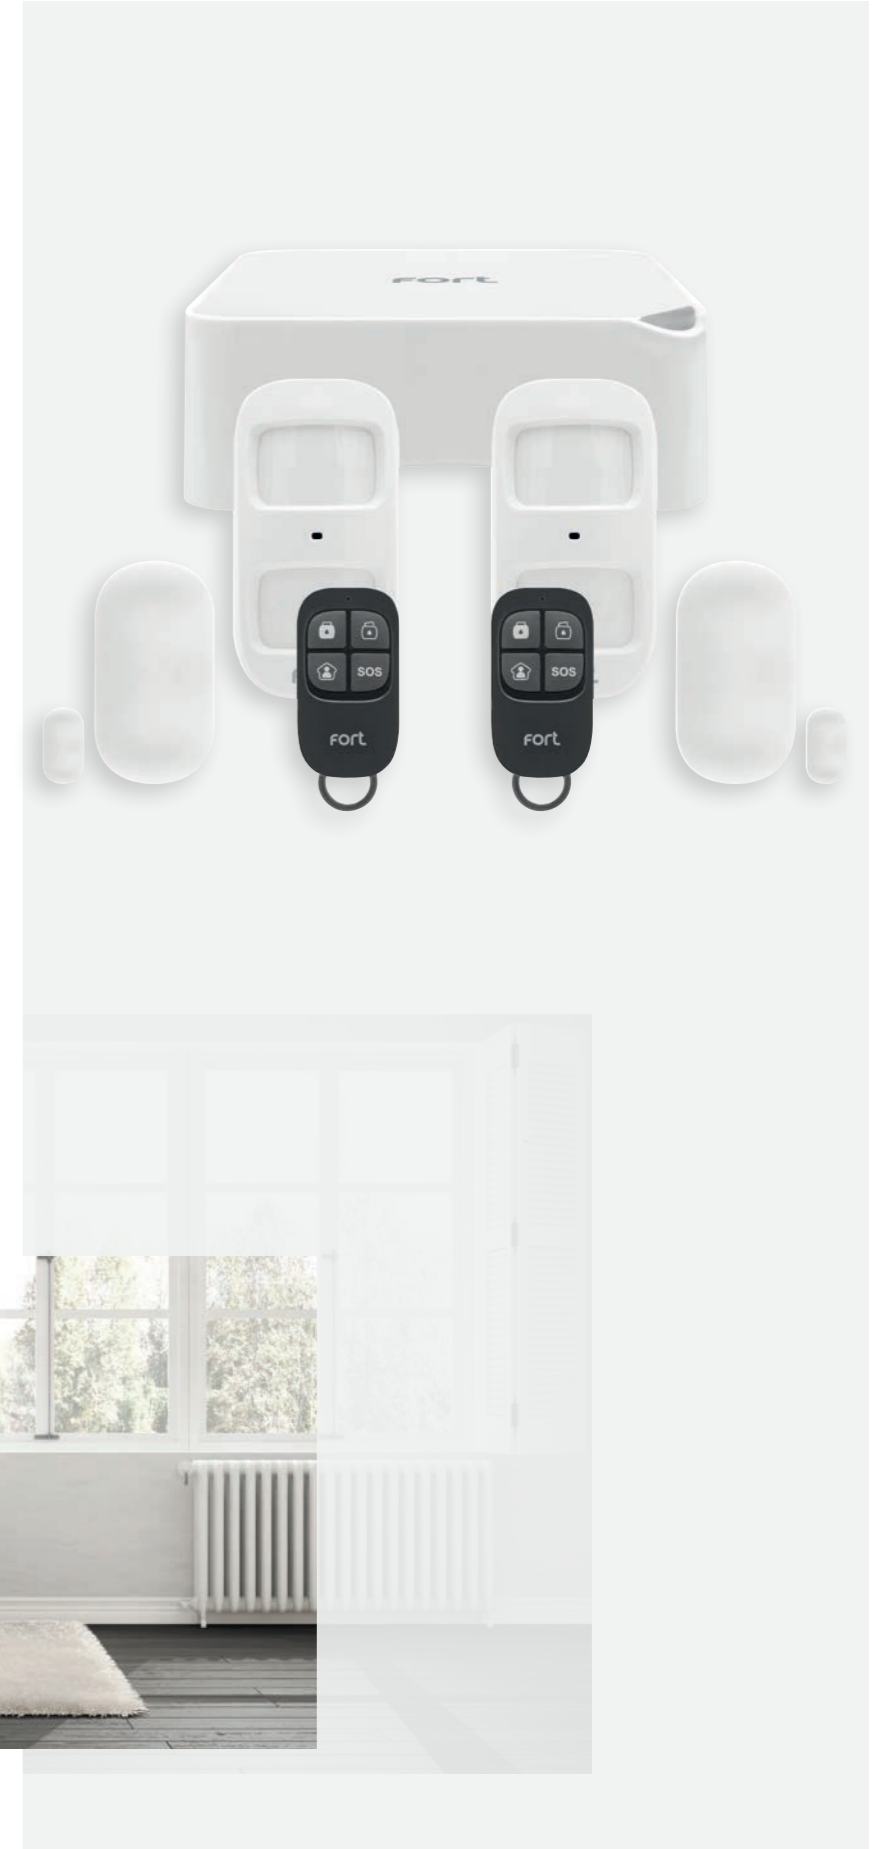

Smart Alarm Kit

ECSPK4

Kit Contains:

1 x Smart hub, 4 x PIR, 2 x Door/Window Contact, 2 x Remote Control

- Smart Alarm Kit
- Wi-Fi Enabled with GSM Back-up Facility
- Activations and Monitoring Supported via APP
- No Additional Subscriptions or Fees Required
- Supports up to 32 RF Devices
- Built-in siren (95dB)
- Built-in backup Battery, with up to 8 hours standby time
- 80 Meter Open Field RF Transmission (433Mhz)
- 2.4GHz Wi-Fi Connection Required
- Sim Card Not Included

Smart Alarm Kit

ECSPK5

Kit Contains:

1 x Smart hub, 1 x Pet PIR, 1 x Door/Window Contact, 1 x Remote Control

- Smart Alarm Kit
- Wi-Fi Enabled with GSM Back-up Facility
- Activations and Monitoring Supported via APP
- No Additional Subscriptions or Fees Required
- Supports up to 32 RF Devices
- Built-in siren (95dB)
- Built-in backup Battery, with up to 8 hours standby time
- 80 Meter Open Field RF Transmission (433Mhz)
- 2.4GHz Wi-Fi Connection Required
- Sim Card Not Included

Smart Alarm Kit

ECSPK6

Kit Contains:

1 x Smart hub, 2 x Pet PIR, 2 x Door/Window Contact, 2 x Remote Control

- Smart Alarm Kit
- Wi-Fi Enabled with GSM Back-up Facility
- Activations and Monitoring Supported via APP
- No Additional Subscriptions or Fees Required
- Supports up to 32 RF Devices
- Built-in siren (95dB)
- Built-in backup Battery, with up to 8 hours standby time
- 80 Meter Open Field RF Transmission (433Mhz)
- 2.4GHz Wi-Fi Connection Required
- Sim Card Not Included

Smart Alarm Hub with Backup Battery

ECSPHB

- Smart Alarm Hub
- Wi-Fi Enabled with GSM Back-up Facility
- Activations and Monitoring Supported via APP
- No Additional Subscriptions or Fees Required
- Supports up to 32 RF Devices
- Built-in siren (95dB)
- Built-in backup Battery, with up to 8 hours standby time
- 80 Meter Open Field RF Transmission (433Mhz)
- 2.4GHz Wi-Fi Connection Required
- Sim Card Not Included