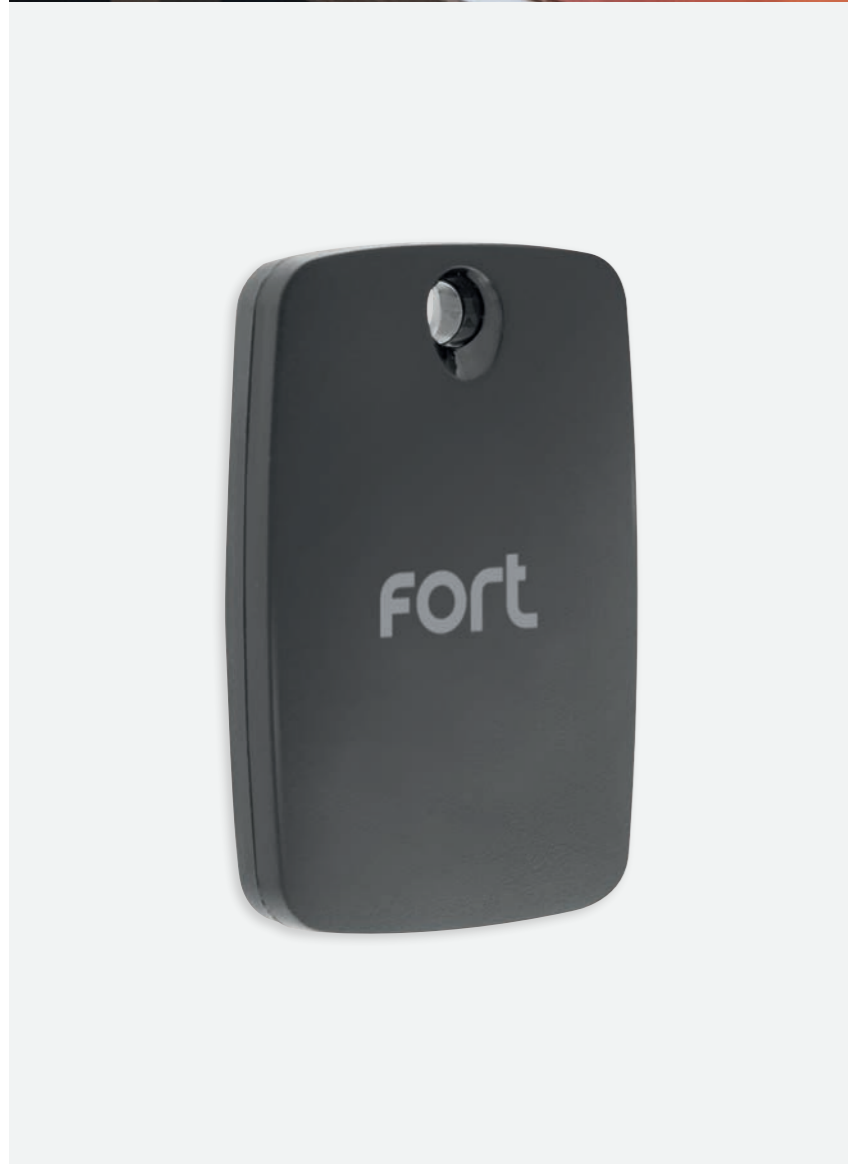

Smart Alarm Pet PIR  
ECSPPET

- Smart Alarm PET PIR
- 80 Meter Open Field RF Transmission (433Mhz)
- Requires Smart Alarm Hub (ECSPHB)
- Detection Coverage: 8m/110°
- Battery Powered (Supplied)
- Pet Friendly < 25Kg
- Low Power Indication
- Tamper Protection

Smart Alarm Vibration Sensor  
ECSPVS

- Smart Alarm Vibration Sensor
- Battery Powered (Supplied)
- Low Power Indication
- 80 Meter Open Field RF Transmission (433Mhz)
- Requires Smart Alarm Hub (ECSPHB)

Smart Alarm Proximity Tag

ECSPPX

- Requires Smart Alarm Hub (ECSPHB) & Keypad (ECSPKY)
- Smart Alarm Proximity Tag (2 Pack)
- Arm and Disarm the System via Proximity

Smart Alarm SOS Button

ECSPSOS

- Smart Alarm SOS Button
- Raise an Alert Instantly
- Battery Powered (Supplied)
- 80 Meter Open Field RF Transmission (433Mhz)
- Requires Smart Alarm Hub (ECSPHB)

Smart Alarm Remote Control

ECSPRC

- Smart Alarm Remote Control
- 80 Meter Open Field RF Transmission (433Mhz)
- Arm, Disarm, Home Mode and Panic Function
- Requires Smart Alarm Hub (ECSPHB)
- Battery Powered (Supplied)
- Low Power Indication