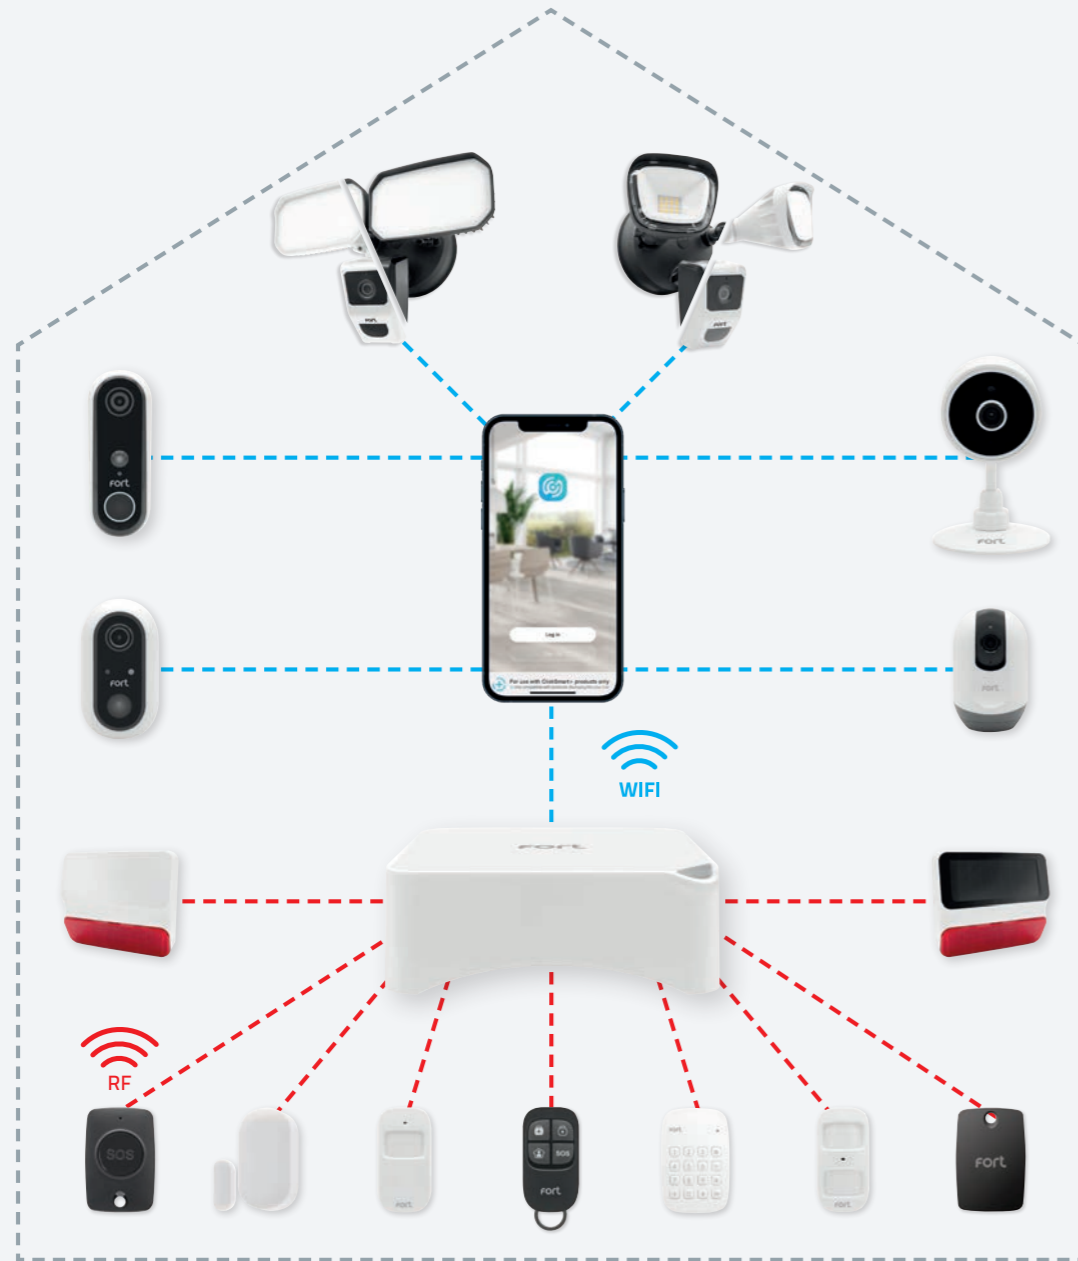

Connection Overview

ClickSmart+

For home automation products compatible with the clicksmart + app please visit; click-smart.com