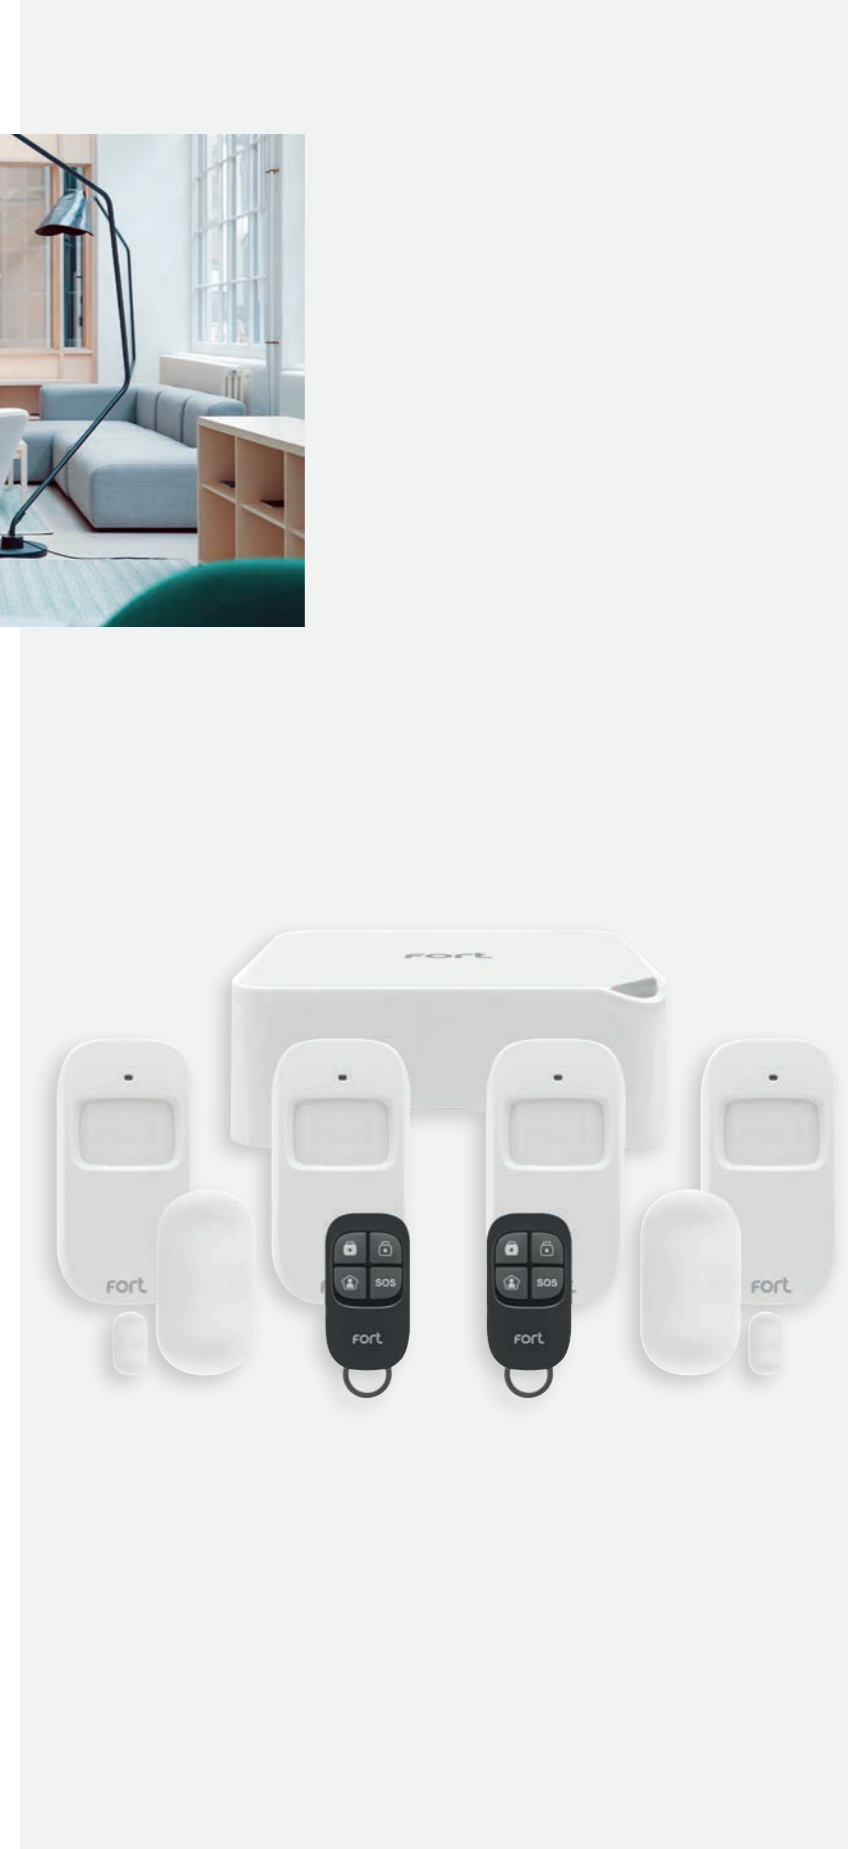

Smart Alarm Kit

ECSPK2

Kit Contains:

1 x Smart hub, 2 x PIR, 1 x Door/Window Contact, 1 x Remote Control

- Smart Alarm Kit
- Wi-Fi Enabled with GSM Back-up Facility
- Activations and Monitoring Supported via APP
- No Additional Subscriptions or Fees Required
- Supports up to 32 RF Devices
- Built-in siren (95dB)
- Built-in backup Battery, with up to 8 hours standby time
- 80 Meter Open Field RF Transmission (433Mhz)
- 2.4GHz Wi-Fi Connection Required
- Sim Card Not Included

Smart Alarm Kit

ECSPK3

Kit Contains:

1 x Smart hub, 3 x PIR, 2 x Door/Window Contact, 2 x Remote Control

- Smart Alarm Kit
- Wi-Fi Enabled with GSM Back-up Facility
- Activations and Monitoring Supported via APP
- No Additional Subscriptions or Fees Required
- Supports up to 32 RF Devices
- Built-in siren (95dB)
- Built-in backup Battery, with up to 8 hours standby time
- 80 Meter Open Field RF Transmission (433Mhz)
- 2.4GHz Wi-Fi Connection Required
- Sim Card Not Included

Smart Alarm Kit

ECSPK4

Kit Contains:

1 x Smart hub, 4 x PIR, 2 x Door/Window Contact, 2 x Remote Control

- Smart Alarm Kit
- Wi-Fi Enabled with GSM Back-up Facility
- Activations and Monitoring Supported via APP
- No Additional Subscriptions or Fees Required
- Supports up to 32 RF Devices
- Built-in siren (95dB)
- Built-in backup Battery, with up to 8 hours standby time
- 80 Meter Open Field RF Transmission (433Mhz)
- 2.4GHz Wi-Fi Connection Required
- Sim Card Not Included