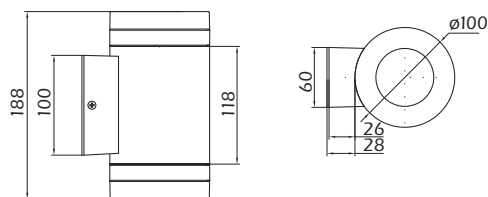

FOCUS

UT/FOCUS 6047

Finish: Graphite

(GX53 lamp included)

UT/FOCUS 6046

Finish: Graphite

(2 x GX53 lamps included)