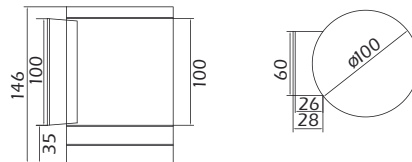

FOCUS

UT/FOCUS 6047

Finish: Graphite

(GX53 lamp included)

UT/FOCUS 6046

Finish: Graphite

(2 x GX53 lamps included)