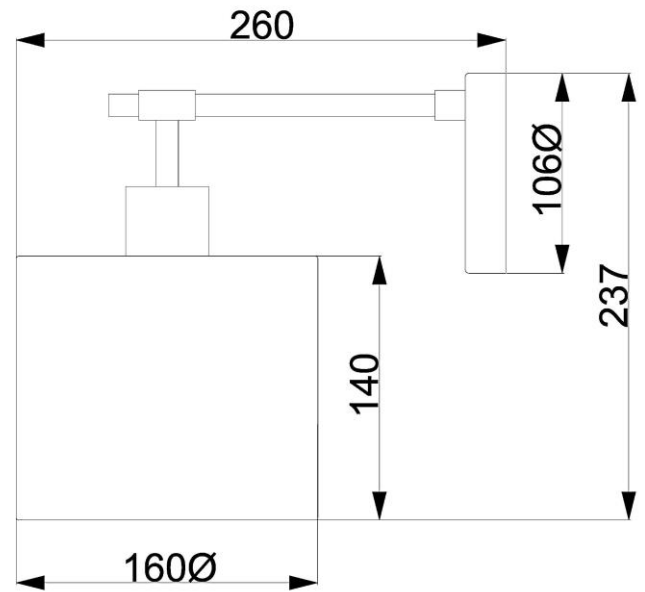

RANGE: Elstead
STYLE: Wall Light – Balance I

1. Item Code	BALANCEI WPN or BRPB	23. Minimum Drop	N/A
2. Drawing No.	00133 (shade) and 00092 (base)	24. Maximum Drop	N/A
3. EAN/Barcode	TBC	25. Adjustable?	No
4. Tested	No	26. Shade Material	Faux linen outer / metallic inner
5. Final Sign-off Sample Done?	Yes	27. Shade Width (mm)	160
6. Category	Indoor	28. Shade Height (mm)	140
7. Type	Wall light	29. Shade Depth (mm)	160
8. Finish	White/polished nickel or brown/polished brass	30. Size of Back-Plate/Ceiling Rose	106mm diameter
9. IP Rating	N/A	31. Main Material	Mild Steel
10. Class	I	32. Power Cable Colour	N/A
11. Voltage	240V	33. Power Cable Length (mm)	Supply with 200mm tail
12. Wattage (1)	Max 40w	34. Chain Length (mm)	N/A
13. Wattage (2)	N/A	35. Rod Length (mm)	N/A
14. Lamp Holder Type (1)	E27 – white for white, black for brown	36. PIR	No
15. Lamp Holder Type (2)	N/A	37. Switch Type and location	No switch – hard wired
16. No. of Lamps	I	38. Connection Method	Terminal block
17. Lamp Supplied	No	39. Plug Type	N/A
18. Dimmable?	Depends on lamp	40. Plug Colour	N/A
19. Lumen Output	N/A	41. Product Weight	0.9 KG
20. Overall Width/Diameter	160	42. Carton Dimensions (mm)	TBC
21. Overall Height (mm)	237 (as shown)	43. Carton Weight (kg)	Unknown
22. Overall Depth (mm)	260	44. Notes	