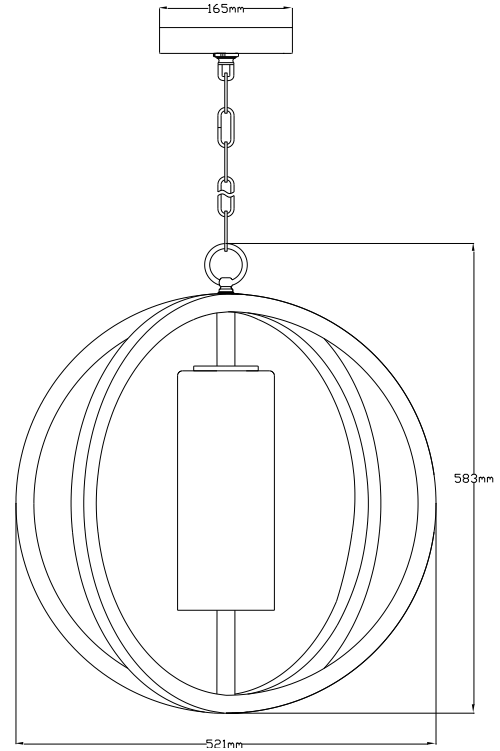

RANGE: FEISS
STYLE: ALLIER SMALL PENDANT

1. Item Code	FE/ALLIER/P/S LW	23. Minimum Drop	718
2. Drawing No.	HB265-MED	24. Maximum Drop	2261
3. EAN/Barcode	-	25. Adjustable?	Yes
4. Tested?	No	26. Shade/Glass Material	Clear Opal Glass
5. Final Sign-off Sample Done?	No	27. Shade Width (mm)	n/a
6. Category	Indoor	28. Shade Height (mm)	n/a
7. Type	Pendant	29. Shade Depth (mm)	n/a
8. Finish	Light Wood/Brushed Steel	30. Size of Back-Plate/Ceiling Rose (mm)	165
9. IP Rating	n/a	31. Main Material	Wood
10. Class	I	32. Power Cable Colour	Clear
11. Voltage	240	33. Power Cable Length (mm)	Adequate to chain length
12. Wattage (1)	60	34. Chain Length (mm)	1524
13. Wattage (2)	n/a	35. Rod Length (mm)	n/a
14. Lamp Holder Type (1)	E27	36. PIR	n/a
15. Lamp Holder Type (2)	n/a	37. Switch Type and location	n/a
16. No. of Lamps	1	38. Connection Method	Terminal Block
17. Lamp Supplied	None	39. Plug Type	n/a
18. Dimmable?	Depends On Lamp	40. Plug Colour	n/a
19. Lumen Output	Depends On Lamp	41. Product Weight (kg)	4.24
20. Overall Width/Diameter (mm)	521	42. Carton Dimensions (mm)	-
21. Overall Height (mm)	583	43. Carton Weight (kg)	-
22. Overall Depth (mm)	521	44. Notes	-