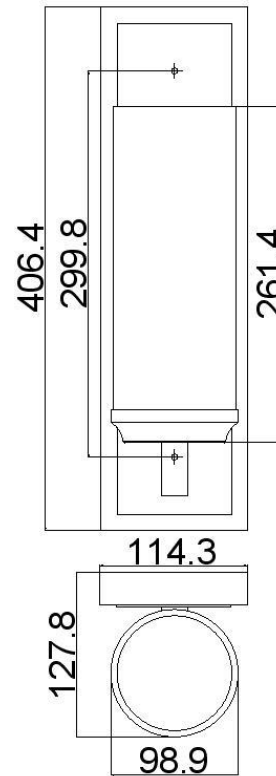

BRAND: Amalia
STYLE: ILt Wall Light Large

1. Item Code	FE/AMALIAI/LBATH	23. Maximum Drop	N/a
2. Drawing No.	FE WBI723 Amalia IL	24. Adjustable?	No
3. Tested?	No	25. Shade/Glass Material	White Opal Etched Glass
4. Final Sign-off Sample Done?	No	26. Shade Width (mm)	95
5. Category	Bathroom	27. Shade Height (mm)	248
6. Type	Wall Light	28. Shade Depth (mm)	95
7. Finish	Polished Chrome	29. Size of Back-Plate/Ceiling Rose (mm)	114.3 x 406.4
8. IP Rating	IP44	30. Main Material	Steel, Aluminum
9. Class	I	31. Power Cable Colour	N/a
10. Voltage	240v	32. Power Cable Length (mm)	203
11. Wattage (1)	1 x 35w	33. Chain Length (mm)	N/a
12. Wattage (2)	N/a	34. Rod Length (mm)	N/a
13. Lamp Holder Type (1)	1 x LED G9	35. PIR	No
14. Lamp Holder Type (2)	N/a	36. Switch Type and location	N/a
15. No. of Lamps	1	37. Connection Method	IP44 Terminal block
16. Lamp Supplied	Yes	38. Plug Type	N/a
17. Dimmable?	Not with Lamp Supplied	39. Plug Colour	N/a
18. Lumen Output & Colour Temp	Lamp:320Lm & 3000k	40. Product Weight (kg)	2
19. Overall Width/Diameter (mm)	114.3	41. Carton Dimensions (mm)	483 x 216 x 191
20. Overall Height (mm)	406.4	42. Carton Weight (kg)	3
21. Overall Depth (mm)	127.8	43. Notes 1	
22. Minimum Drop	N/a	44. Notes 2	