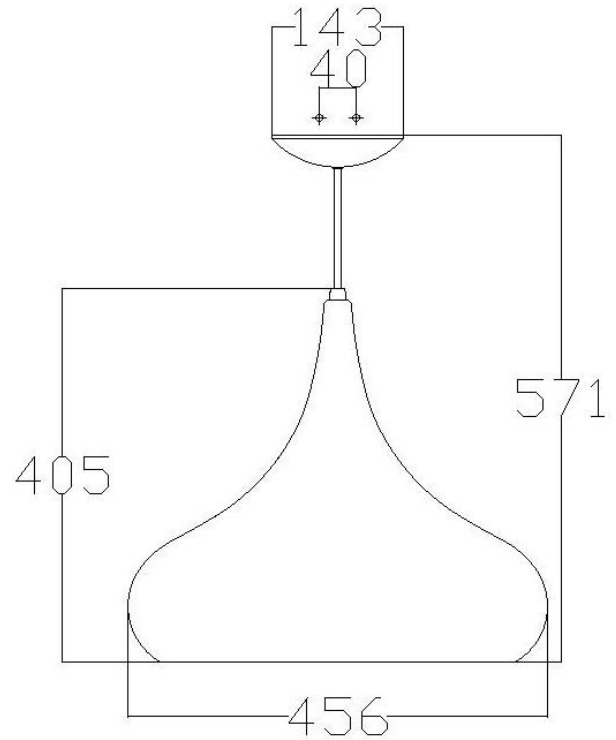

BRAND: Beso
STYLE: ILt Pendant

1. Item Code	FE/BESO/P/L BS or DBZ	23. Maximum Drop	4778
2. Drawing No.	FE F2706 Beso PL	24. Adjustable?	Yes – Height Adjustable
3. Tested?	No	25. Shade/Glass Material	Steel
4. Final Sign-off Sample Done?	No	26. Shade Width (mm)	456
5. Category	Indoors	27. Shade Height (mm)	405
6. Type	Pendant	28. Shade Depth (mm)	456
7. Finish	Brushed Steel, Dark Bronze	29. Size of Back-Plate/Ceiling Rose (mm)	143 x 143
8. IP Rating	N/a	30. Main Material	Steel
9. Class	I	31. Power Cable Colour	Black
10. Voltage	240v	32. Power Cable Length (mm)	4572
11. Wattage (1)	1 x Max 60w	33. Chain Length (mm)	N/a
12. Wattage (2)	N/a	34. Rod Length (mm)	N/a
13. Lamp Holder Type (1)	1 x E27	35. PIR	No
14. Lamp Holder Type (2)	N/a	36. Switch Type and location	N/a
15. No. of Lamps	1	37. Connection Method	Terminal Block
16. Lamp Supplied	No	38. Plug Type	N/a
17. Dimmable?	Dependent on Lamp	39. Plug Colour	N/a
18. Lumen Output & Colour Temp	N/a	40. Product Weight (kg)	2.89
19. Overall Width/Diameter (mm)	456	41. Carton Dimensions (mm)	533 x 533 x 349
20. Overall Height (mm)	571 (As Shown)	42. Carton Weight (kg)	4.5
21. Overall Depth (mm)	456	43. Notes 1	
22. Minimum Drop	457	44. Notes 2	