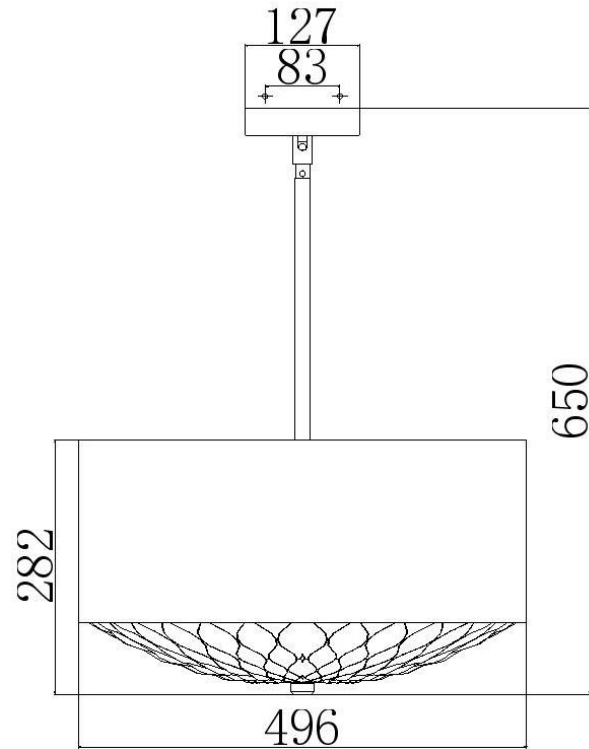

**BRAND: Botanic**
**STYLE: 4Lt Pendant**

1. Item Code	FE/BOTANIC/4P	23. Maximum Drop	1730
2. Drawing No.	FE F3033 Botanic 4P	24. Adjustable?	Yes – Height Adjustable
3. Tested?	No	25. Shade/Glass Material	Clear Floral Glass
4. Final Sign-off Sample Done?	No	26. Shade Width (mm)	476
5. Category	Indoors	27. Shade Height (mm)	73
6. Type	Pendant	28. Shade Depth (mm)	476
7. Finish	Dark Aged Brass	29. Size of Back-Plate/Ceiling Rose (mm)	127 x 127
8. IP Rating	N/a	30. Main Material	Steel, Glass
9. Class	I	31. Power Cable Colour	Black
10. Voltage	240v	32. Power Cable Length (mm)	4572
11. Wattage (1)	4 x Max 60w	33. Chain Length (mm)	N/a
12. Wattage (2)	N/a	34. Rod Length (mm)	4 x 304mm, 1 x 152mm
13. Lamp Holder Type (1)	4 x E27	35. PIR	No
14. Lamp Holder Type (2)	N/a	36. Switch Type and location	N/a
15. No. of Lamps	4	37. Connection Method	Terminal Block
16. Lamp Supplied	No	38. Plug Type	N/a
17. Dimmable?	Dependent on Lamp	39. Plug Colour	N/a
18. Lumen Output & Colour Temp	N/a	40. Product Weight (kg)	14
19. Overall Width/Diameter (mm)	496	41. Carton Dimensions (mm)	622 x 622 x 413
20. Overall Height (mm)	650 (As Shown)	42. Carton Weight (kg)	17
21. Overall Depth (mm)	496	43. Notes 1	
22. Minimum Drop	359	44. Notes 2	