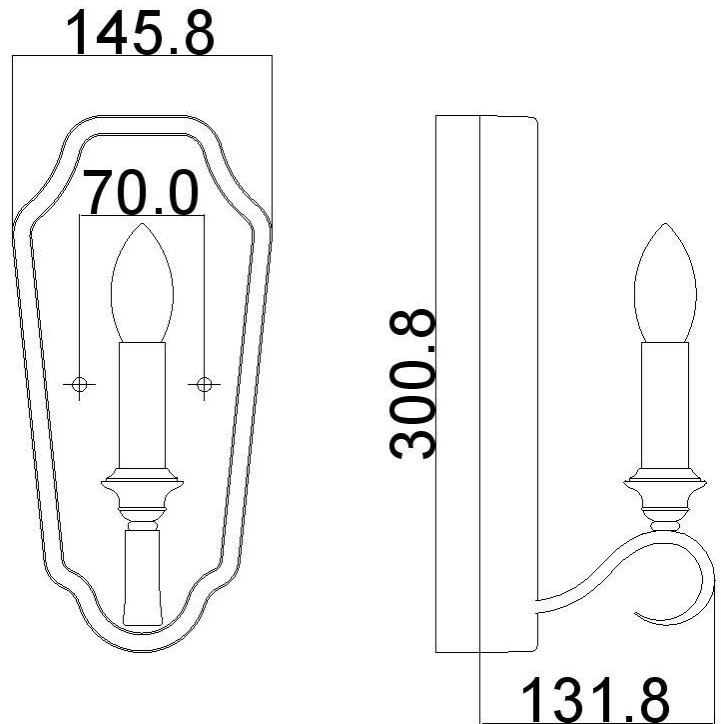

BRAND: Dewitt
STYLE: 1Lt Wall Light

1. Item Code	FE/DEWITT I	23. Maximum Drop	N/a
2. Drawing No.	FE WBI780 Dewitt I	24. Adjustable?	No
3. Tested?	No	25. Shade/Glass Material	N/a
4. Final Sign-off Sample Done?	No	26. Shade Width (mm)	N/a
5. Category	Indoors	27. Shade Height (mm)	N/a
6. Type	Wall Light	28. Shade Depth (mm)	N/a
7. Finish	Sunrise Silver	29. Size of Back-Plate/Ceiling Rose (mm)	145.8 x 300.8
8. IP Rating	N/a	30. Main Material	Steel
9. Class	I	31. Power Cable Colour	N/a
10. Voltage	240v	32. Power Cable Length (mm)	203
11. Wattage (1)	1 x Max 60w	33. Chain Length (mm)	N/a
12. Wattage (2)	N/a	34. Rod Length (mm)	N/a
13. Lamp Holder Type (1)	1 x E14	35. PIR	No
14. Lamp Holder Type (2)	N/a	36. Switch Type and location	N/a
15. No. of Lamps	1	37. Connection Method	Terminal Block
16. Lamp Supplied	No	38. Plug Type	N/a
17. Dimmable?	Dependent on Lamp	39. Plug Colour	N/a
18. Lumen Output & Colour Temp	N/a	40. Product Weight (kg)	1.4
19. Overall Width/Diameter (mm)	145.8	41. Carton Dimensions (mm)	381 x 216 x 191
20. Overall Height (mm)	300.8	42. Carton Weight (kg)	1.88
21. Overall Depth (mm)	131.8	43. Notes 1	
22. Minimum Drop	N/a	44. Notes 2	