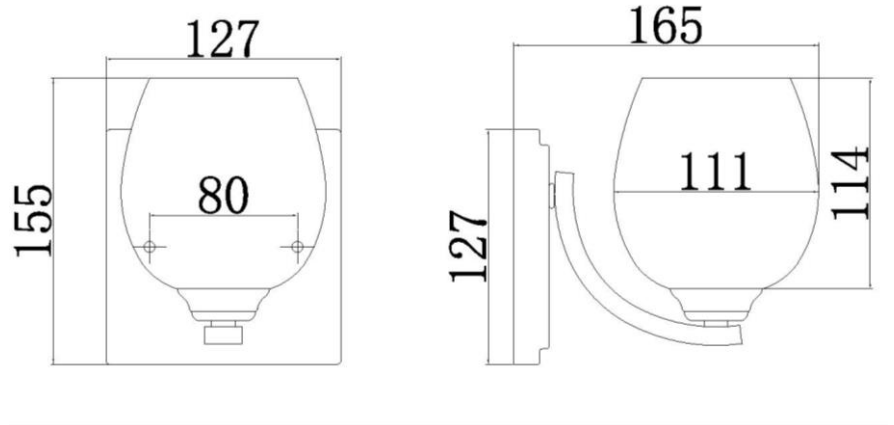

BRAND: Kalli
STYLE: 1Lt Wall Light

1. Item Code	FE/KALLII BATH	23. Maximum Drop	N/a
2. Drawing No.	FE VS22701 Kalli I	24. Adjustable?	No
3. Tested?	No	25. Shade/Glass Material	Clear Crystal Glass
4. Final Sign-off Sample Done?	No	26. Shade Width (mm)	111
5. Category	Bathroom	27. Shade Height (mm)	117
6. Type	Wall Light	28. Shade Depth (mm)	111
7. Finish	Chrome	29. Size of Back-Plate/Ceiling Rose (mm)	127 x 127
8. IP Rating	IP44	30. Main Material	Steel
9. Class	I	31. Power Cable Colour	N/a
10. Voltage	240v	32. Power Cable Length (mm)	203
11. Wattage (1)	1 x 3.5w	33. Chain Length (mm)	N/a
12. Wattage (2)	N/a	34. Rod Length (mm)	N/a
13. Lamp Holder Type (1)	1 x G9 LED	35. PIR	No
14. Lamp Holder Type (2)	N/a	36. Switch Type and location	N/a
15. No. of Lamps	1	37. Connection Method	IP 44 Terminal Block
16. Lamp Supplied	Yes	38. Plug Type	N/a
17. Dimmable?	Not with Lamp Supplied	39. Plug Colour	N/a
18. Lumen Output & Colour Temp	Lamp: 320Lm & 3000k	40. Product Weight (kg)	1.7
19. Overall Width/Diameter (mm)	127	41. Carton Dimensions (mm)	254 x 241 x 203
20. Overall Height (mm)	155	42. Carton Weight (kg)	2.1
21. Overall Depth (mm)	165	43. Notes 1	
22. Minimum Drop	N/a	44. Notes 2	