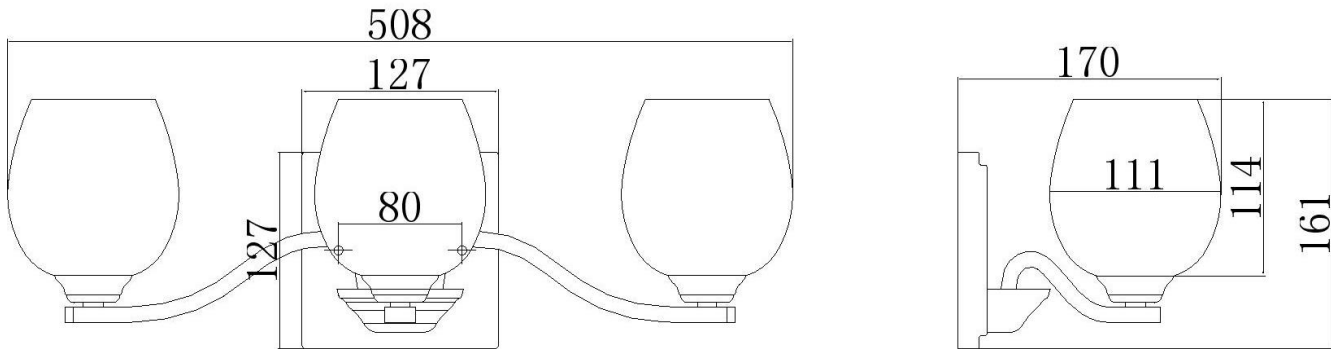

**BRAND: Kalli**
**STYLE: 3Lt Wall Light**

1. Item Code	FE/KALLI3 BATH	23. Maximum Drop	N/a
2. Drawing No.	FE VS22703 Kalli 3	24. Adjustable?	No
3. Tested?	No	25. Shade/Glass Material	Clear Crystal Glass
4. Final Sign-off Sample Done?	No	26. Shade Width (mm)	111
5. Category	Bathroom	27. Shade Height (mm)	117
6. Type	Wall Light	28. Shade Depth (mm)	111
7. Finish	Chrome	29. Size of Back-Plate/Ceiling Rose (mm)	127 x 127
8. IP Rating	IP44	30. Main Material	Steel
9. Class	I	31. Power Cable Colour	N/a
10. Voltage	240v	32. Power Cable Length (mm)	203
11. Wattage (1)	3 x 3.5w	33. Chain Length (mm)	N/a
12. Wattage (2)	N/a	34. Rod Length (mm)	N/a
13. Lamp Holder Type (1)	3 x G9 LED	35. PIR	No
14. Lamp Holder Type (2)	N/a	36. Switch Type and location	N/a
15. No. of Lamps	3	37. Connection Method	IP 44 Terminal Block
16. Lamp Supplied	Yes	38. Plug Type	N/a
17. Dimmable?	Not with Lamp Supplied	39. Plug Colour	N/a
18. Lumen Output & Colour Temp	Lamps: 960Lm & 3000k	40. Product Weight (kg)	4.4
19. Overall Width/Diameter (mm)	508	41. Carton Dimensions (mm)	546 x 216 x 298
20. Overall Height (mm)	161	42. Carton Weight (kg)	5.22
21. Overall Depth (mm)	170	43. Notes 1	
22. Minimum Drop	N/a	44. Notes 2	