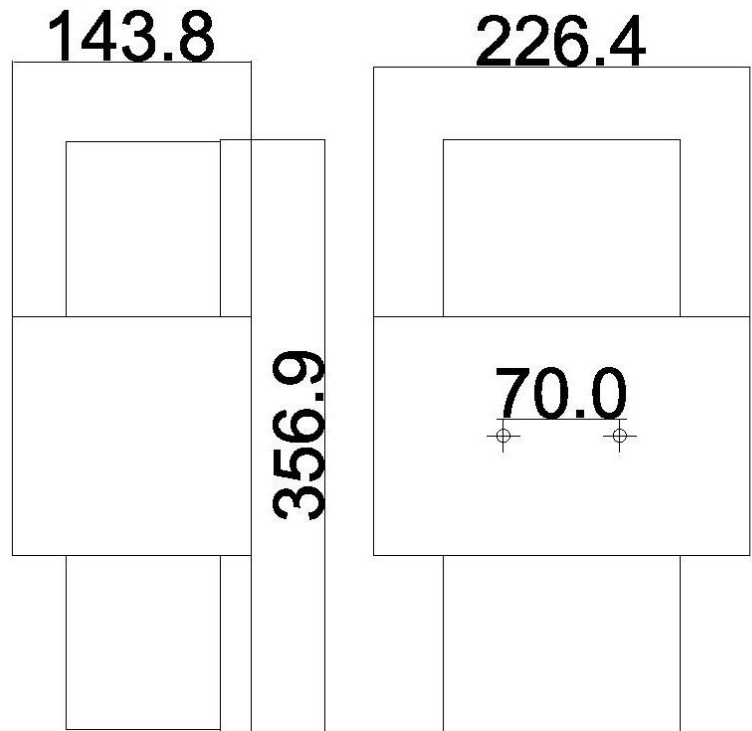

**BRAND: Kenney**
**STYLE: 1Lt Wall Light**

1. Item Code	FE/KENNEY I	23. Maximum Drop	N/a
2. Drawing No.	FE WBI819 Kenney I	24. Adjustable?	No
3. Tested?	No	25. Shade/Glass Material	White Linen Inner With Patterned Steel Outer
4. Final Sign-off Sample Done?	No	26. Shade Width (mm)	226.4
5. Category	Indoors	27. Shade Height (mm)	356.9
6. Type	Wall Light	28. Shade Depth (mm)	143.8
7. Finish	Sunrise Silver	29. Size of Back-Plate/Ceiling Rose (mm)	142.5 x 356.9
8. IP Rating	N/a	30. Main Material	Steel
9. Class	I	31. Power Cable Colour	Clear Silver
10. Voltage	240v	32. Power Cable Length (mm)	N/a
11. Wattage (1)	1 x Max 60w	33. Chain Length (mm)	N/a
12. Wattage (2)	N/a	34. Rod Length (mm)	N/a
13. Lamp Holder Type (1)	1 x E27	35. PIR	No
14. Lamp Holder Type (2)	N/a	36. Switch Type and location	N/a
15. No. of Lamps	1	37. Connection Method	Terminal Block
16. Lamp Supplied	No	38. Plug Type	N/a
17. Dimmable?	Dependent on Lamp	39. Plug Colour	N/a
18. Lumen Output & Colour Temp	N/a	40. Product Weight (kg)	2.52
19. Overall Width/Diameter (mm)	226.4	41. Carton Dimensions (mm)	419 x 292 x 203
20. Overall Height (mm)	356.9	42. Carton Weight (kg)	3.1
21. Overall Depth (mm)	143.8	43. Notes 1	
22. Minimum Drop	N/a	44. Notes 2	