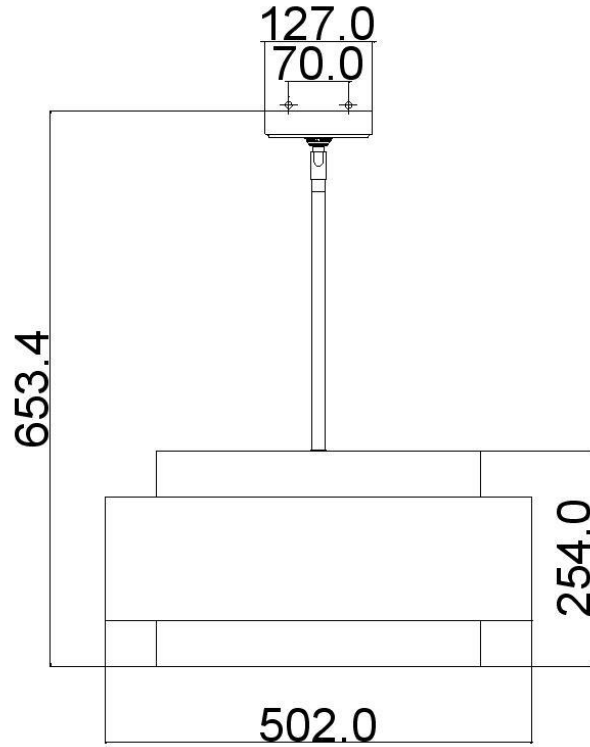

BRAND: Kenney
STYLE: 3Lt Pendant

1. Item Code	FE/KENNEY/3P	23. Maximum Drop	1715
2. Drawing No.	FE F3103 Kenney 3P	24. Adjustable?	Yes – Height Adjustable
3. Tested?	No	25. Shade/Glass Material	White Linen Inner With Patterned Steel Outer
4. Final Sign-off Sample Done?	No	26. Shade Width (mm)	502
5. Category	Indoors	27. Shade Height (mm)	254
6. Type	Pendant	28. Shade Depth (mm)	502
7. Finish	Sunrise Silver	29. Size of Back-Plate/Ceiling Rose (mm)	127 x 127
8. IP Rating	N/a	30. Main Material	Steel
9. Class	I	31. Power Cable Colour	Clear Silver
10. Voltage	240v	32. Power Cable Length (mm)	4572
11. Wattage (1)	3 x Max 60w	33. Chain Length (mm)	N/a
12. Wattage (2)	N/a	34. Rod Length (mm)	2 x 304mm, 2 x 152mm
13. Lamp Holder Type (1)	3 x E27	35. PIR	No
14. Lamp Holder Type (2)	N/a	36. Switch Type and location	N/a
15. No. of Lamps	3	37. Connection Method	Terminal Block
16. Lamp Supplied	No	38. Plug Type	N/a
17. Dimmable?	Dependent on Lamp	39. Plug Colour	N/a
18. Lumen Output & Colour Temp	N/a	40. Product Weight (kg)	5.1
19. Overall Width/Diameter (mm)	502	41. Carton Dimensions (mm)	591 x 591 x 343
20. Overall Height (mm)	653.4 (As Shown)	42. Carton Weight (kg)	8.15
21. Overall Depth (mm)	502	43. Notes 1	
22. Minimum Drop	352	44. Notes 2	