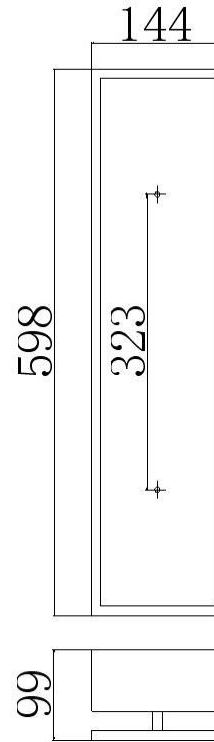

BRAND: Kenney
STYLE: LED Wall Light

1. Item Code	FE/KENNEY/LED	23. Maximum Drop	N/a
2. Drawing No.	FE WB1821 Kenney LED	24. Adjustable?	No
3. Tested?	No	25. Shade/Glass Material	White Linen Fabric and patterned steel shade
4. Final Sign-off Sample Done?	No	26. Shade Width (mm)	144
5. Category	Indoors	27. Shade Height (mm)	598
6. Type	Wall Light	28. Shade Depth (mm)	99
7. Finish	Sunrise Silver	29. Size of Back-Plate/Ceiling Rose (mm)	144 x 598
8. IP Rating	N/a	30. Main Material	Steel
9. Class	I	31. Power Cable Colour	N/a
10. Voltage	240v	32. Power Cable Length (mm)	203
11. Wattage (1)	4 x 10w	33. Chain Length (mm)	N/a
12. Wattage (2)	N/a	34. Rod Length (mm)	N/a
13. Lamp Holder Type (1)	4 x Integrated LED Module	35. PIR	No
14. Lamp Holder Type (2)	N/a	36. Switch Type and location	N/a
15. No. of Lamps	4	37. Connection Method	Terminal Block
16. Lamp Supplied	Yes	38. Plug Type	N/a
17. Dimmable?	Yes	39. Plug Colour	N/a
18. Lumen Output & Colour Temp	Lamp: 900Lm & 2700k	40. Product Weight (kg)	3.9
19. Overall Width/Diameter (mm)	144	41. Carton Dimensions (mm)	686 x 234 x 178
20. Overall Height (mm)	598	42. Carton Weight (kg)	5.26
21. Overall Depth (mm)	99	43. Notes 1	
22. Minimum Drop	N/a	44. Notes 2	