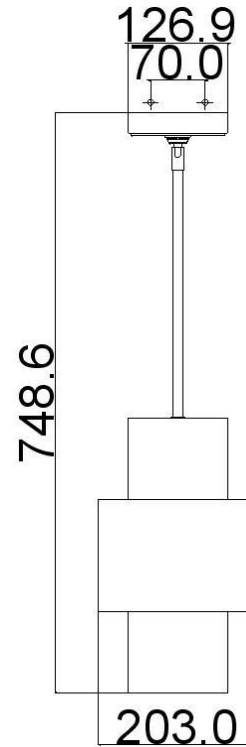

BRAND: Kenney

STYLE: 1Lt Pendant

1. Item Code	FE/KENNEY/MP	23. Maximum Drop	1511
2. Drawing No.	FE PI421 Kenney MP	24. Adjustable?	Yes – Height Adjustable
3. Tested?	No	25. Shade/Glass Material	White Linen Inner With Patterned Steel Outer
4. Final Sign-off Sample Done?	No	26. Shade Width (mm)	203
5. Category	Indoors	27. Shade Height (mm)	355
6. Type	Pendant	28. Shade Depth (mm)	203
7. Finish	Sunrise Silver	29. Size of Back-Plate/Ceiling Rose (mm)	127 x 127
8. IP Rating	N/a	30. Main Material	Steel
9. Class	I	31. Power Cable Colour	Clear Silver
10. Voltage	240v	32. Power Cable Length (mm)	4572
11. Wattage (1)	1 x Max 60w	33. Chain Length (mm)	N/a
12. Wattage (2)	N/a	34. Rod Length (mm)	2 x 304mm, 2 x 152mm
13. Lamp Holder Type (1)	1 x E27	35. PIR	No
14. Lamp Holder Type (2)	N/a	36. Switch Type and location	N/a
15. No. of Lamps	1	37. Connection Method	Terminal Block
16. Lamp Supplied	No	38. Plug Type	N/a
17. Dimmable?	Dependent on Lamp	39. Plug Colour	N/a
18. Lumen Output & Colour Temp	N/a	40. Product Weight (kg)	3.1
19. Overall Width/Diameter (mm)	203	41. Carton Dimensions (mm)	495 x 267 x 267
20. Overall Height (mm)	748.6 (As Shown)	42. Carton Weight (kg)	3.6
21. Overall Depth (mm)	203	43. Notes 1	
22. Minimum Drop	451	44. Notes 2	