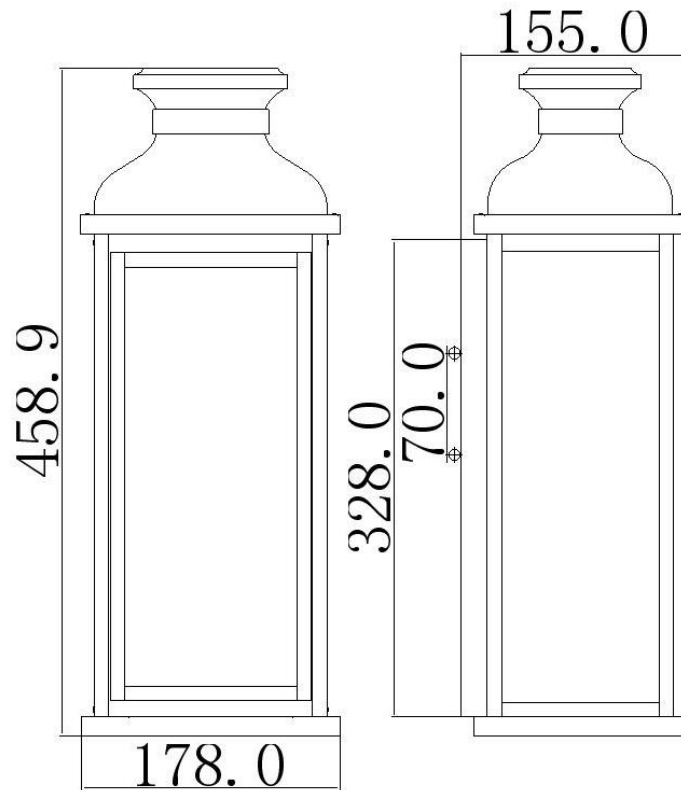

BRAND: PEDIMENT
STYLE: 2LT WALL LIGHT MEDIUM

1. Item Code	FE/PEDIMENT/M	23. Maximum Drop	N/A
2. Drawing No.	FE OLI1101 Pediment M	24. Adjustable?	NO
3. Tested?	No	25. Shade/Glass Material	CLEAR SEEDED GLASS
4. Final Sign-off Sample Done?	No	26. Shade Width (mm)	178
5. Category	OUTDOOR	27. Shade Height (mm)	458.9
6. Type	WALL LIGHT	28. Shade Depth (mm)	146
7. Finish	DARK AGED COOPER	29. Size of Back-Plate/Ceiling Rose (mm)	158 x 328
8. IP Rating	IP44	30. Main Material	STAINLESS, STEEL & GLASS
9. Class	I	31. Power Cable Colour	N/A
10. Voltage	240V	32. Power Cable Length (mm)	200
11. Wattage (1)	2 X Max 60W	33. Chain Length (mm)	N/A
12. Wattage (2)	N/A	34. Rod Length (mm)	N/A
13. Lamp Holder Type (1)	2 X E14	35. PIR	NO
14. Lamp Holder Type (2)	N/A	36. Switch Type and location	N/A
15. No. of Lamps	2	37. Connection Method	IP44 Terminal Block on a 200mm tail
16. Lamp Supplied	NO	38. Plug Type	N/A
17. Dimmable?	DEPENDENT ON LAMP	39. Plug Colour	N/A
18. Lumen Output & Colour Temp	N/A	40. Product Weight (kg)	2.67
19. Overall Width/Diameter (mm)	178	41. Carton Dimensions (mm)	570 x 290 x 305
20. Overall Height (mm)	458.9	42. Carton Weight (kg)	3.45
21. Overall Depth (mm)	155	43. Notes 1	
22. Minimum Drop	N/A	44. Notes 2	