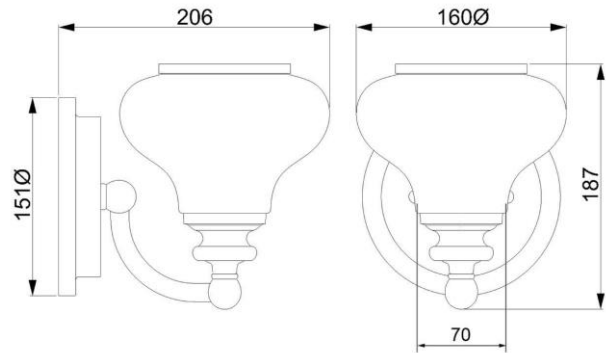

BRAND: Ainsley
STYLE: 1 arm bathroom wall light

1. Item Code	HK/AINSLEY1 BATH	23. Maximum Drop	N/A
2. Drawing No.	HK 56550 Ainsley 1	24. Adjustable?	No
3. Tested?	No	25. Shade/Glass Material	Cased Opal
4. Final Sign-off Sample Done?	No	26. Shade Width (mm)	160
5. Category	Indoors	27. Shade Height (mm)	118
6. Type	Wall	28. Shade Depth (mm)	160
7. Finish	Polished Chrome	29. Size of Back-Plate/Ceiling Rose (mm)	151 diameter
8. IP Rating	IP44	30. Main Material	Mild steel + Glass
9. Class	I	31. Power Cable Colour	Blue / brown
10. Voltage	240v	32. Power Cable Length (mm)	Supplied with 200mm tail
11. Wattage (1)	1 x 3.5w LED	33. Chain Length (mm)	N/A
12. Wattage (2)	N/A	34. Rod Length (mm)	N/A
13. Lamp Holder Type (1)	G9	35. PIR	No
14. Lamp Holder Type (2)	N/A	36. Switch Type and location	N/A
15. No. of Lamps	1	37. Connection Method	IP44 terminal block
16. Lamp Supplied	Yes	38. Plug Type	N/A
17. Dimmable?	Not with lamp supplied	39. Plug Colour	N/A
18. Lumen Output & Colour Temp	(Lamp) 320lm and 3000k	40. Product Weight (kg)	0.91
19. Overall Width/Diameter (mm)	160	41. Carton Dimensions (mm)	308mm x 241mm x 216mm
20. Overall Height (mm)	187	42. Carton Weight (kg)	1.23
21. Overall Depth (mm)	206	43. Notes 1	Supplied with 1 x G9 LED lamp
22. Minimum Drop	N/A	44. Notes 2	