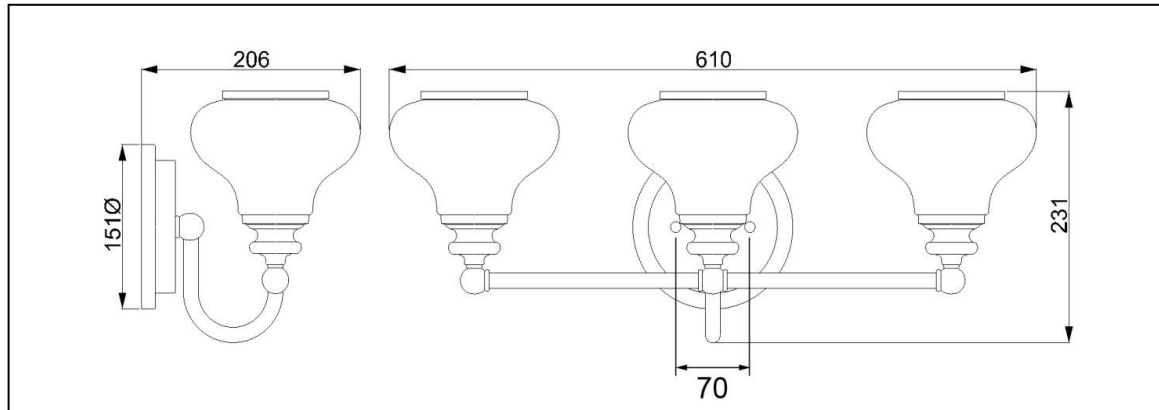

BRAND: Ainsley
STYLE: 3 arm bathroom wall light

1. Item Code	HK/AINSLEY3 BATH	23. Maximum Drop	N/A
2. Drawing No.	HK 56553 Ainsley 3	24. Adjustable?	No
3. Tested?	No	25. Shade/Glass Material	Cased Opal
4. Final Sign-off Sample Done?	No	26. Shade Width (mm)	160
5. Category	Indoors	27. Shade Height (mm)	118
6. Type	Wall	28. Shade Depth (mm)	160
7. Finish	Polished Chrome	29. Size of Back-Plate/Ceiling Rose (mm)	151 diameter
8. IP Rating	IP44	30. Main Material	Mild steel + Glass
9. Class	I	31. Power Cable Colour	Blue / brown
10. Voltage	240v	32. Power Cable Length (mm)	Supplied with 200mm tail
11. Wattage (1)	3 x 3.5w LED	33. Chain Length (mm)	N/A
12. Wattage (2)	N/A	34. Rod Length (mm)	N/A
13. Lamp Holder Type (1)	G9	35. PIR	No
14. Lamp Holder Type (2)	N/A	36. Switch Type and location	N/A
15. No. of Lamps	1	37. Connection Method	IP44 terminal block
16. Lamps Supplied	Yes	38. Plug Type	N/A
17. Dimmable?	Not with lamps supplied	39. Plug Colour	N/A
18. Lumen Output & Colour Temp	(Lamp) 3 x 320lm and 3000k	40. Product Weight (kg)	1.93
19. Overall Width/Diameter (mm)	610	41. Carton Dimensions (mm)	787mm x 216mm x 248mm
20. Overall Height (mm)	231	42. Carton Weight (kg)	2.63
21. Overall Depth (mm)	206	43. Notes 1	Supplied with 3 x G9 LED lamp
22. Minimum Drop	N/A	44. Notes 2	