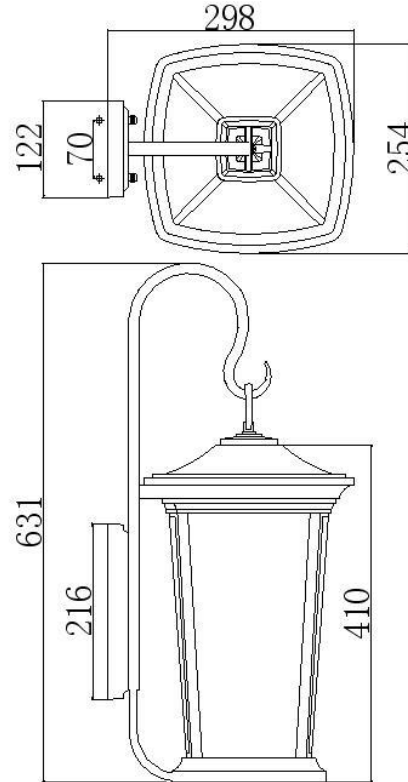

BRAND: BROMLEY
STYLE: 3LT WALL LIGHT

1. Item Code	HK/BROMLEY2/L	23. Maximum Drop	N/A
2. Drawing No.	HK 2366 Bromley 2L	24. Adjustable?	NO
3. Tested?	No	25. Shade/Glass Material	CLEAR GLASS
4. Final Sign-off Sample Done?	No	26. Shade Width (mm)	254
5. Category	OUTDOOR	27. Shade Height (mm)	410
6. Type	WALL LIGHT	28. Shade Depth (mm)	254
7. Finish	OIL RUBBED BRONZE	29. Size of Back-Plate/Ceiling Rose (mm)	122 X 216
8. IP Rating	IP44	30. Main Material	ALUMINUM
9. Class	I	31. Power Cable Colour	N/A
10. Voltage	240V	32. Power Cable Length (mm)	860
11. Wattage (1)	3 X MAX 60W	33. Chain Length (mm)	N/A
12. Wattage (2)	N/A	34. Rod Length (mm)	N/A
13. Lamp Holder Type (1)	3 X E14	35. PIR	NO
14. Lamp Holder Type (2)	N/A	36. Switch Type and location	N/A
15. No. of Lamps	3	37. Connection Method	IP44 Terminal Block On 200mm Tail
16. Lamp Supplied	NO	38. Plug Type	N/A
17. Dimmable?	DEPENDENT ON LAMP	39. Plug Colour	N/A
18. Lumen Output & Colour Temp	N/A	40. Product Weight (kg)	3.2
19. Overall Width/Diameter (mm)	254	41. Carton Dimensions (mm)	360 x 310 x 700
20. Overall Height (mm)	631	42. Carton Weight (kg)	4.4
21. Overall Depth (mm)	298	43. Notes 1	Clear Glass Bottom Panel
22. Minimum Drop	N/A	44. Notes 2	