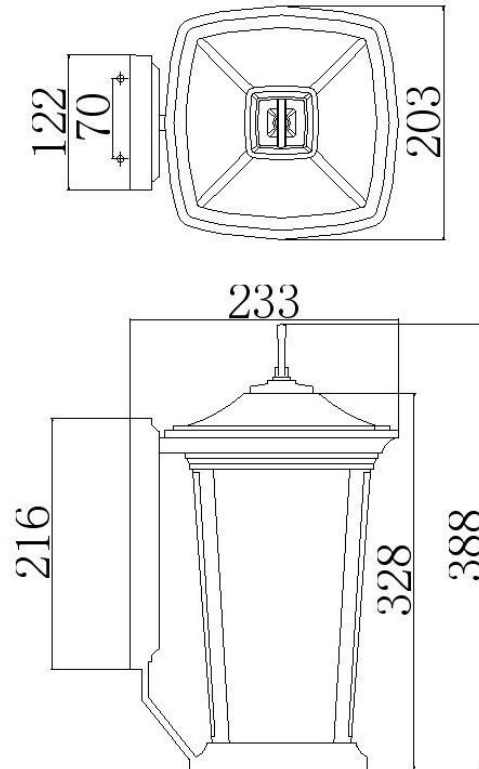

BRAND: BROMLEY
STYLE: 2LT WALL LIGHT

1. Item Code	HK/BROMLEY2/M	23. Maximum Drop	N/A
2. Drawing No.	HK 2360 Bromley 2M	24. Adjustable?	NO
3. Tested?	No	25. Shade/Glass Material	CLEAR GLASS
4. Final Sign-off Sample Done?	No	26. Shade Width (mm)	203
5. Category	OUTDOOR	27. Shade Height (mm)	328
6. Type	WALL LIGHT	28. Shade Depth (mm)	203
7. Finish	OIL RUBBED BRONZE	29. Size of Back-Plate/Ceiling Rose (mm)	122 X 216
8. IP Rating	IP44	30. Main Material	ALUMINUM
9. Class	I	31. Power Cable Colour	N/A
10. Voltage	240V	32. Power Cable Length (mm)	860
11. Wattage (1)	2 X MAX 60W	33. Chain Length (mm)	N/A
12. Wattage (2)	N/A	34. Rod Length (mm)	N/A
13. Lamp Holder Type (1)	2 X E14	35. PIR	NO
14. Lamp Holder Type (2)	N/A	36. Switch Type and location	N/A
15. No. of Lamps	2	37. Connection Method	IP44 Terminal Block On 200mm Tail
16. Lamp Supplied	NO	38. Plug Type	N/A
17. Dimmable?	DEPENDENT ON LAMP	39. Plug Colour	N/A
18. Lumen Output & Colour Temp	N/A	40. Product Weight (kg)	2
19. Overall Width/Diameter (mm)	203	41. Carton Dimensions (mm)	300 x 270 x 460
20. Overall Height (mm)	338	42. Carton Weight (kg)	3.04
21. Overall Depth (mm)	233	43. Notes 1	Clear Glass Bottom Panel
22. Minimum Drop	N/A	44. Notes 2	