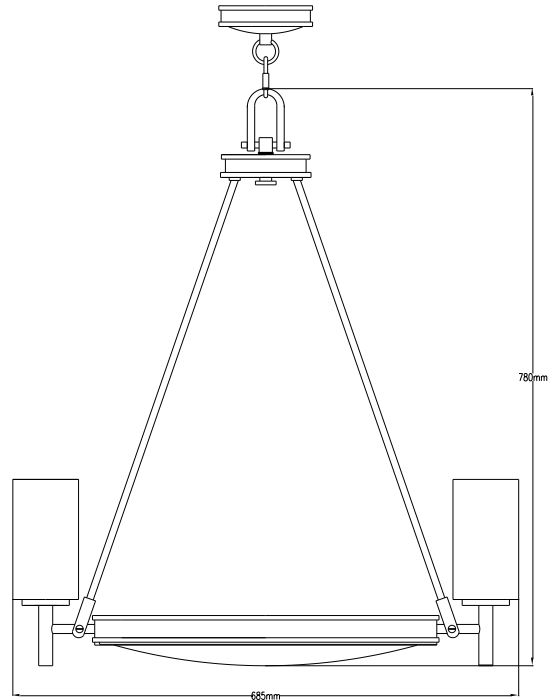

RANGE: HINKLEY
STYLE: COLLIER 5LT CHANDELIER

1. Item Code	HK/COLLIER5	23. Minimum Drop	932
2. Drawing No.	HK3385 REV-D	24. Maximum Drop	2406
3. EAN/Barcode	-	25. Adjustable?	Yes
4. Tested?	No	26. Shade/Glass Material	Clear Seeded Glass
5. Final Sign-off Sample Done?	No	27. Shade Width (mm)	n/a
6. Category	Indoor	28. Shade Height (mm)	n/a
7. Type	Chandelier	29. Shade Depth (mm)	n/a
8. Finish	Heritage Bronze	30. Size of Back-Plate/Ceiling Rose (mm)	127
9. IP Rating	n/a	31. Main Material	Mild Steel
10. Class	I	32. Power Cable Colour	Brown
11. Voltage	240V	33. Power Cable Length (mm)	Adequate To Chain Length
12. Wattage (1)	100	34. Chain Length (mm)	1524
13. Wattage (2)	n/a	35. Rod Length (mm)	n/a
14. Lamp Holder Type (1)	E27	36. PIR	No
15. Lamp Holder Type (2)	n/a	37. Switch Type and location	n/a
16. No. of Lamps	5	38. Connection Method	Terminal Connection
17. Lamp Supplied	None	39. Plug Type	n/a
18. Dimmable?	Depends On Lamp	40. Plug Colour	n/a
19. Lumen Output	Depends On Lamp	41. Product Weight (kg)	4.5
20. Overall Width/Diameter (mm)	685	42. Carton Dimensions (mm)	-
21. Overall Height (mm)	779	43. Carton Weight (kg)	-
22. Overall Depth (mm)	685	44. Notes	Etched Glass