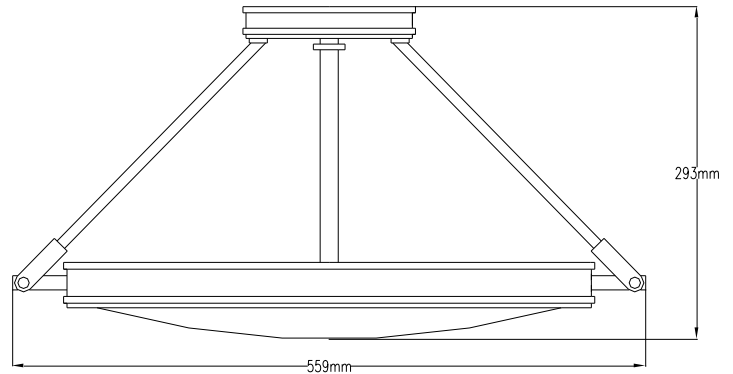

RANGE: HINKLEY
STYLE: COLLIER MEDIUM SEMI FLUSH

1. Item Code	HK/COLLIER/SF/M	23. Minimum Drop	n/a
2. Drawing No.	HK3382 REV-A	24. Maximum Drop	n/a
3. EAN/Barcode	-	25. Adjustable?	No
4. Tested?	No	26. Shade/Glass Material	Opal Etched Glass
5. Final Sign-off Sample Done?	No	27. Shade Width (mm)	n/a
6. Category	Indoor	28. Shade Height (mm)	n/a
7. Type	Semi-Flush	29. Shade Depth (mm)	n/a
8. Finish	Heritage Brass	30. Size of Back-Plate/Ceiling Rose (mm)	152
9. IP Rating	n/a	31. Main Material	Mild Steel
10. Class	I	32. Power Cable Colour	Black
11. Voltage	240V	33. Power Cable Length (mm)	200
12. Wattage (1)	60	34. Chain Length (mm)	n/a
13. Wattage (2)	n/a	35. Rod Length (mm)	n/a
14. Lamp Holder Type (1)	E14	36. PIR	No
15. Lamp Holder Type (2)	n/a	37. Switch Type and location	n/a
16. No. of Lamps	4	38. Connection Method	Terminal Connection
17. Lamp Supplied	None	39. Plug Type	n/a
18. Dimmable?	Depends On Lamp	40. Plug Colour	n/a
19. Lumen Output	Depends On Lamp	41. Product Weight (kg)	3.3
20. Overall Width/Diameter (mm)	559	42. Carton Dimensions (mm)	-
21. Overall Height (mm)	293	43. Carton Weight (kg)	-
22. Overall Depth (mm)	559	44. Notes	Etched Glass