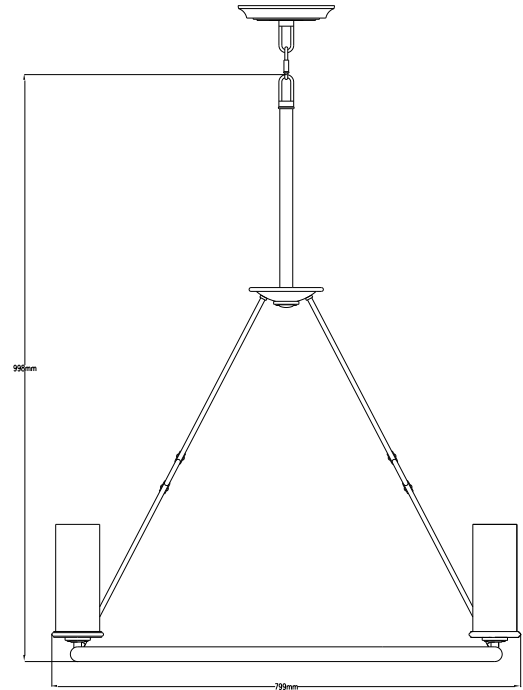

RANGE: HINKLEY
STYLE: DAKOTA 8LT CHADELIER

1. Item Code	HK/DAKOTA8	23. Minimum Drop	1098
2. Drawing No.	HK4788PL REV-C	24. Maximum Drop	4146
3. EAN/Barcode	-	25. Adjustable?	Yes
4. Tested?	No	26. Shade/Glass Material	Clear Seeded Glass
5. Final Sign-off Sample Done?	No	27. Shade Width (mm)	n/a
6. Category	Indoor	28. Shade Height (mm)	n/a
7. Type	Chandelier	29. Shade Depth (mm)	n/a
8. Finish	Polished Antique Nickel	30. Size of Back-Plate/Ceiling Rose (mm)	165 x 165
9. IP Rating	n/a	31. Main Material	Mild Steel
10. Class	I	32. Power Cable Colour	Clear
11. Voltage	240V	33. Power Cable Length (mm)	Adequate To Chain Length
12. Wattage (1)	60	34. Chain Length (mm)	3048
13. Wattage (2)	n/a	35. Rod Length (mm)	n/a
14. Lamp Holder Type (1)	E14	36. PIR	No
15. Lamp Holder Type (2)	n/a	37. Switch Type and location	n/a
16. No. of Lamps	8	38. Connection Method	Terminal Connection
17. Lamp Supplied	None	39. Plug Type	n/a
18. Dimmable?	Depends On Lamp	40. Plug Colour	n/a
19. Lumen Output	Depends On Lamp	41. Product Weight	15.9
20. Overall Width/Diameter (mm)	799	42. Carton Dimensions (mm)	-
21. Overall Height (mm)	998	43. Carton Weight (kg)	-
22. Overall Depth (mm)	799	44. Notes	-