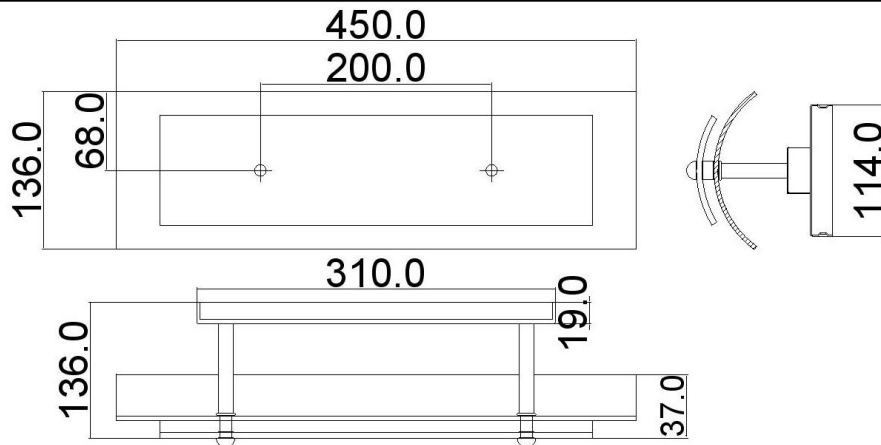

**BRAND: Duet**
**STYLE: 2Lt Wall Light**

1. Item Code	HK/DUET2 BATH	23. Maximum Drop	N/A
2. Drawing No.	HK 5612 DUET 2	24. Adjustable?	NO
3. Tested?	No	25. Shade/Glass Material	Etched Linen and Rain Glass
4. Final Sign-off Sample Done?	No	26. Shade Width (mm)	450
5. Category	BATHROOM	27. Shade Height (mm)	136
6. Type	WALL LIGHT	28. Shade Depth (mm)	37
7. Finish	CHROME	29. Size of Back-Plate/Ceiling Rose (mm)	310 x 114 x 19
8. IP Rating	IP44	30. Main Material	Steel and Glass
9. Class	I	31. Power Cable Colour	N/A
10. Voltage	230V	32. Power Cable Length (mm)	150
11. Wattage (1)	2 X 3.5W	33. Chain Length (mm)	N/A
12. Wattage (2)	N/A	34. Rod Length (mm)	N/A
13. Lamp Holder Type (1)	2 X G9 LED	35. PIR	NO
14. Lamp Holder Type (2)	N/A	36. Switch Type and location	N/A
15. No. of Lamps	2	37. Connection Method	IP44 Terminal Block on 150mm tail
16. Lamp Supplied	Yes	38. Plug Type	N/A
17. Dimmable?	Not with Lamp Supplied	39. Plug Colour	N/A
18. Lumen Output & Colour Temp	LAMP: 640LM & 3000K	40. Product Weight (kg)	1.8KG
19. Overall Width/Diameter (mm)	450	41. Carton Dimensions (mm)	530 x 215 x 290
20. Overall Height (mm)	136	42. Carton Weight (kg)	2.85
21. Overall Depth (mm)	136	43. Notes 1	
22. Minimum Drop	N/A	44. Notes 2	