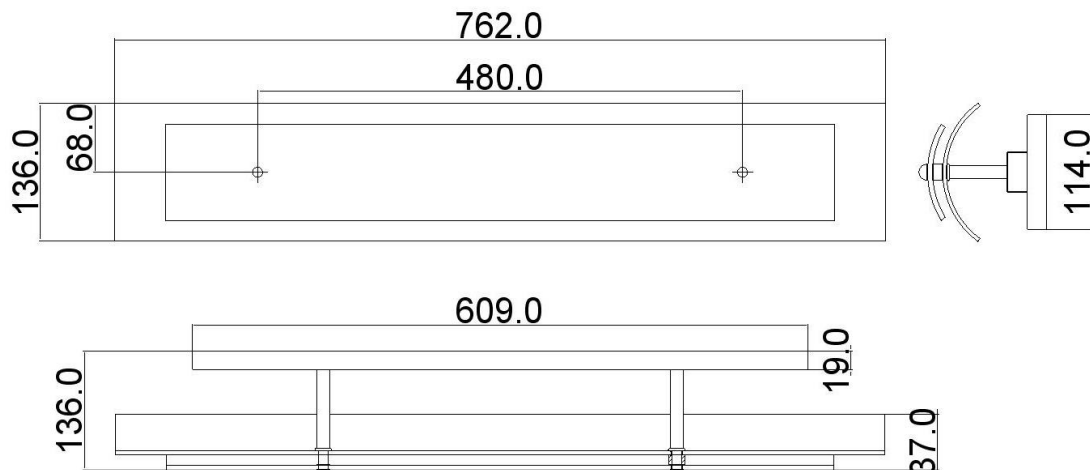

BRAND: Duet

STYLE: 4Lt Wall Light

1. Item Code	HK/DUET4 BATH	23. Maximum Drop	N/A
2. Drawing No.	HK 5614 DUET 4	24. Adjustable?	NO
3. Tested?	No	25. Shade/Glass Material	Etched Linen and Rain Glass
4. Final Sign-off Sample Done?	No	26. Shade Width (mm)	762
5. Category	BATHROOM	27. Shade Height (mm)	136
6. Type	WALL LIGHT	28. Shade Depth (mm)	37
7. Finish	CHROME	29. Size of Back-Plate/Ceiling Rose (mm)	609 x 114 x 19
8. IP Rating	IP44	30. Main Material	Steel and Glass
9. Class	I	31. Power Cable Colour	N/A
10. Voltage	230V	32. Power Cable Length (mm)	150
11. Wattage (1)	4 X 3.5W	33. Chain Length (mm)	N/A
12. Wattage (2)	N/A	34. Rod Length (mm)	N/A
13. Lamp Holder Type (1)	4 X G9 LED	35. PIR	NO
14. Lamp Holder Type (2)	N/A	36. Switch Type and location	N/A
15. No. of Lamps	4	37. Connection Method	IP44 Terminal Block on 150mm tail
16. Lamp Supplied	Yes	38. Plug Type	N/A
17. Dimmable?	Not with Lamp Supplied	39. Plug Colour	N/A
18. Lumen Output & Colour Temp	LAMP: 1280LM & 3000K	40. Product Weight (kg)	3.35
19. Overall Width/Diameter (mm)	762	41. Carton Dimensions (mm)	845 x 215 x 290
20. Overall Height (mm)	136	42. Carton Weight (kg)	4.95
21. Overall Depth (mm)	136	43. Notes 1	
22. Minimum Drop	N/A	44. Notes 2	