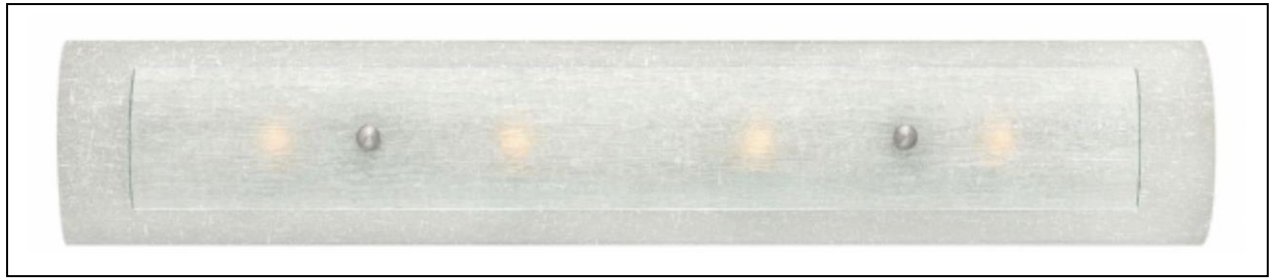

BRAND: Duet

STYLE: 4Lt Wall Light

1. Item Code	HK/DUET4 BATH	23. Maximum Drop	N/A
2. Drawing No.	HK 5614 DUET 4	24. Adjustable?	NO
3. Tested?	No	25. Shade/Glass Material	Etched Linen and Rain Glass
4. Final Sign-off Sample Done?	No	26. Shade Width (mm)	762
5. Category	BATHROOM	27. Shade Height (mm)	136
6. Type	WALL LIGHT	28. Shade Depth (mm)	37
7. Finish	CHROME	29. Size of Back-Plate/Ceiling Rose (mm)	609 x 114 x 19
8. IP Rating	IP44	30. Main Material	Steel and Glass
9. Class	I	31. Power Cable Colour	N/A
10. Voltage	230V	32. Power Cable Length (mm)	150
11. Wattage (1)	4 X 3.5W	33. Chain Length (mm)	N/A
12. Wattage (2)	N/A	34. Rod Length (mm)	N/A
13. Lamp Holder Type (1)	4 X G9 LED	35. PIR	NO
14. Lamp Holder Type (2)	N/A	36. Switch Type and location	N/A
15. No. of Lamps	4	37. Connection Method	IP44 Terminal Block on 150mm tail
16. Lamp Supplied	Yes	38. Plug Type	N/A
17. Dimmable?	Not with Lamp Supplied	39. Plug Colour	N/A
18. Lumen Output & Colour Temp	LAMP: 1280LM & 3000K	40. Product Weight (kg)	3.35
19. Overall Width/Diameter (mm)	762	41. Carton Dimensions (mm)	845 x 215 x 290
20. Overall Height (mm)	136	42. Carton Weight (kg)	4.95
21. Overall Depth (mm)	136	43. Notes 1	
22. Minimum Drop	N/A	44. Notes 2	