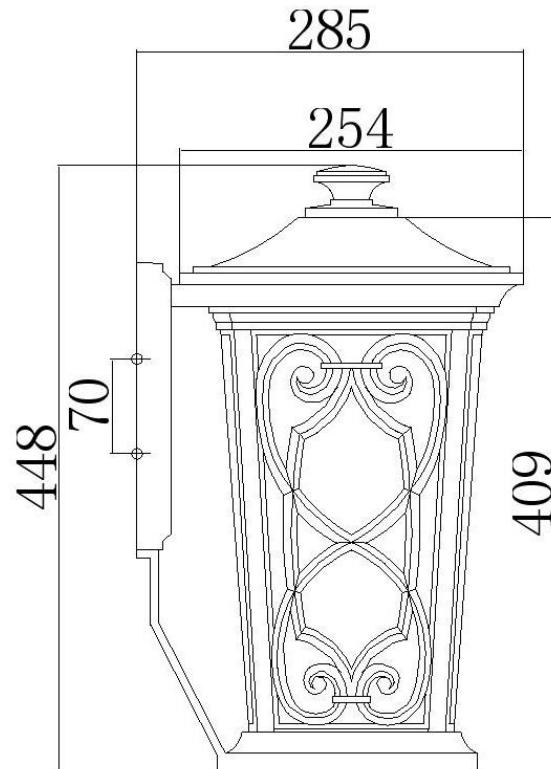

BRAND: ENZO
STYLE: ILT WALL LIGHT Medium

1. Item Code	HK/ENZO2/M	23. Maximum Drop	N/A
2. Drawing No.	HK 2275 Enzo 2M	24. Adjustable?	NO
3. Tested?	No	25. Shade/Glass Material	CLEAR SEEDED GLASS
4. Final Sign-off Sample Done?	No	26. Shade Width (mm)	254
5. Category	OUTDOOR	27. Shade Height (mm)	409
6. Type	WALL LIGHT	28. Shade Depth (mm)	254
7. Finish	AUTUMN	29. Size of Back-Plate/Ceiling Rose (mm)	117 X 212
8. IP Rating	IP44	30. Main Material	ALUMINUM
9. Class	I	31. Power Cable Colour	N/A
10. Voltage	240V	32. Power Cable Length (mm)	480
11. Wattage (1)	1 X MAX 100W	33. Chain Length (mm)	N/A
12. Wattage (2)	N/A	34. Rod Length (mm)	N/A
13. Lamp Holder Type (1)	1 X E27	35. PIR	NO
14. Lamp Holder Type (2)	N/A	36. Switch Type and location	N/A
15. No. of Lamps	1	37. Connection Method	IP44 Terminal Block on 200mm tail
16. Lamp Supplied	NO	38. Plug Type	N/A
17. Dimmable?	DEPENDENT ON LAMP	39. Plug Colour	N/A
18. Lumen Output & Colour Temp	N/A	40. Product Weight (kg)	3.6
19. Overall Width/Diameter (mm)	254	41. Carton Dimensions (mm)	360 x 370 x 570
20. Overall Height (mm)	448	42. Carton Weight (kg)	4.9
21. Overall Depth (mm)	285	43. Notes 1	
22. Minimum Drop	N/A	44. Notes 2	