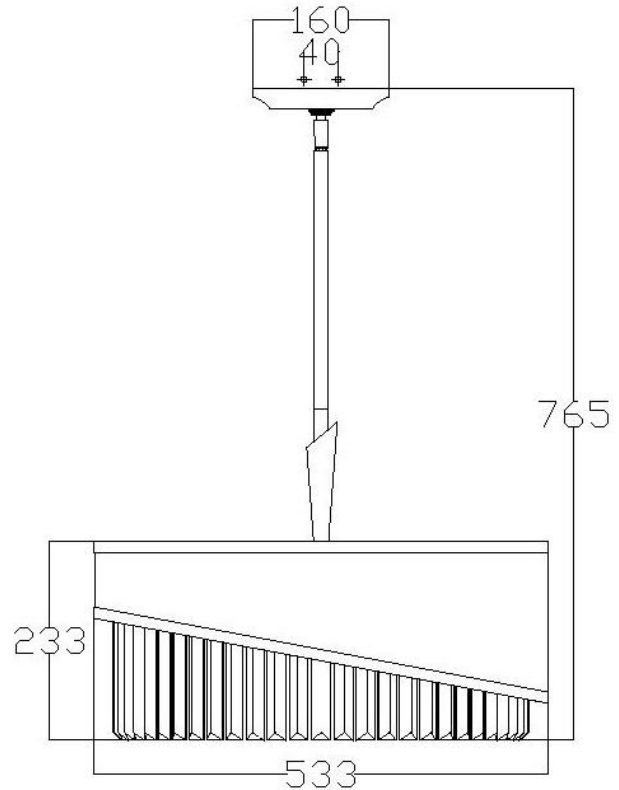

BRAND: Gigi
STYLE: 3Lt Pendant

1. Item Code	HK/GIGI/3P	23. Maximum Drop	1227
2. Drawing No.	HK FR34414 Gigi 3P	24. Adjustable?	Yes – Height Adjustable
3. Tested?	No	25. Shade/Glass Material	White Organza
4. Final Sign-off Sample Done?	No	26. Shade Width (mm)	533
5. Category	Indoors	27. Shade Height (mm)	233
6. Type	Pendant	28. Shade Depth (mm)	533
7. Finish	Polished Nickel	29. Size of Back-Plate/Ceiling Rose (mm)	160 x 160
8. IP Rating	N/a	30. Main Material	Steel
9. Class	I	31. Power Cable Colour	N/a
10. Voltage	240v	32. Power Cable Length (mm)	3048
11. Wattage (1)	3 x Max 40w	33. Chain Length (mm)	N/a
12. Wattage (2)	N/a	34. Rod Length (mm)	2 x 304mm, 2 x 152mm
13. Lamp Holder Type (1)	3 x E14	35. PIR	No
14. Lamp Holder Type (2)	N/a	36. Switch Type and location	N/a
15. No. of Lamps	3	37. Connection Method	Terminal block
16. Lamp Supplied	No	38. Plug Type	N/a
17. Dimmable?	Dependent on Lamp	39. Plug Colour	N/a
18. Lumen Output & Colour Temp	N/a	40. Product Weight (kg)	6.79
19. Overall Width/Diameter (mm)	533	41. Carton Dimensions (mm)	584 x 584 x 381
20. Overall Height (mm)	765 (As Shown)	42. Carton Weight (kg)	9.65
21. Overall Depth (mm)	533	43. Notes 1	
22. Minimum Drop	624	44. Notes 2	