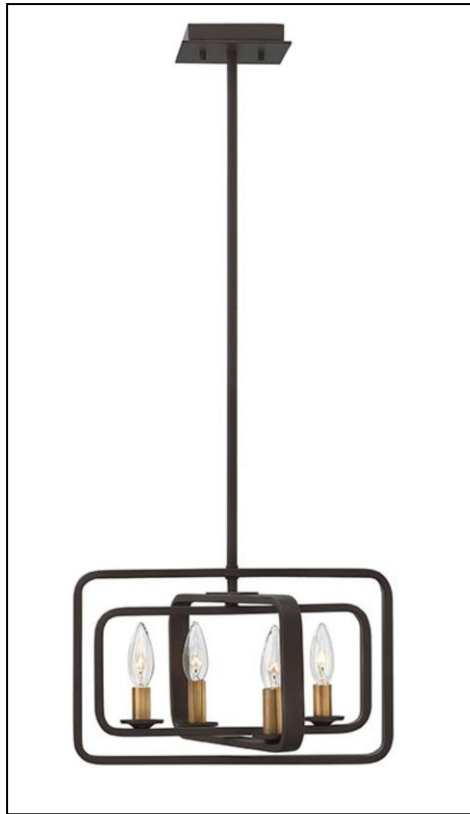

BRAND: QUENTIN

STYLE: 4LT PENDANT SMALL

1. Item Code	HK/QUENTIN/4P/A	23. Maximum Drop	1174
2. Drawing No.	HK 4811 QUENTIN 4PA	24. Adjustable?	Yes – Height Adjustable
3. Tested?	No	25. Shade/Glass Material	N/A
4. Final Sign-Off Sample Done?	No	26. Shade Width (Mm)	N/A
5. Category	Indoors	27. Shade Height (Mm)	N/A
6. Type	Pendant	28. Shade Depth (Mm)	N/A
7. Finish	Buckeye Bronze + Heritage Brass	29. Size Of Back-Plate/Ceiling Rose (Mm)	116.8 x 116.8
8. Ip Rating	N/A	30. Main Material	Steel
9. Class	I	31. Power Cable Colour	N/A
10. Voltage	240v	32. Power Cable Length (Mm)	Supplied with enough for Max Drop
11. Wattage (1)	4 X Max 40w	33. Chain Length (Mm)	N/A
12. Wattage (2)	N/A	34. Rod Length (Mm)	2 X 305mm, 1 X 152mm
13. Lamp Holder Type (1)	4 X E14	35. Pir	No
14. Lamp Holder Type (2)	N/A	36. Switch Type And Location	N/A
15. No. Of Lamps	4	37. Connection Method	Terminal Block
16. Lamp Supplied	No	38. Plug Type	N/A
17. Dimmable?	Dependent On Lamp	39. Plug Colour	N/A
18. Lumen Output & Colour Temp	N/A	40. Product Weight (Kg)	2.7KG
19. Overall Width/Diameter (Mm)	381	41. Carton Dimensions (Mm)	450 x 235 x 325
20. Overall Height (Mm)	361.4 (As Shown)	42. Carton Weight (Kg)	4
21. Overall Depth (Mm)	330	43. Notes 1	
22. Minimum Drop	330	44. Notes 2	