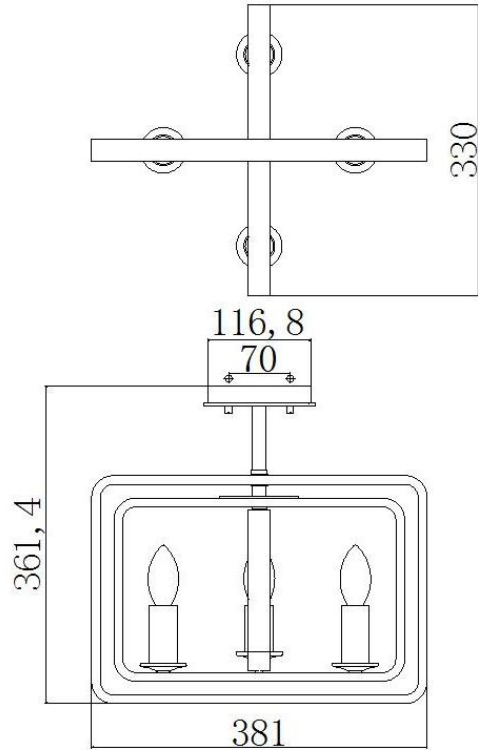

BRAND: QUENTIN

STYLE: 4LT PENDANT SMALL

1. Item Code	HK/QUENTIN/4P/A	23. Maximum Drop	1174
2. Drawing No.	HK 4811 QUENTIN 4PA	24. Adjustable?	Yes – Height Adjustable
3. Tested?	No	25. Shade/Glass Material	N/A
4. Final Sign-Off Sample Done?	No	26. Shade Width (Mm)	N/A
5. Category	Indoors	27. Shade Height (Mm)	N/A
6. Type	Pendant	28. Shade Depth (Mm)	N/A
7. Finish	Buckeye Bronze + Heritage Brass	29. Size Of Back-Plate/Ceiling Rose (Mm)	116.8 x 116.8
8. Ip Rating	N/A	30. Main Material	Steel
9. Class	I	31. Power Cable Colour	N/A
10. Voltage	240v	32. Power Cable Length (Mm)	Supplied with enough for Max Drop
11. Wattage (1)	4 X Max 40w	33. Chain Length (Mm)	N/A
12. Wattage (2)	N/A	34. Rod Length (Mm)	2 X 305mm, 1 X 152mm
13. Lamp Holder Type (1)	4 X E14	35. Pir	No
14. Lamp Holder Type (2)	N/A	36. Switch Type And Location	N/A
15. No. Of Lamps	4	37. Connection Method	Terminal Block
16. Lamp Supplied	No	38. Plug Type	N/A
17. Dimmable?	Dependent On Lamp	39. Plug Colour	N/A
18. Lumen Output & Colour Temp	N/A	40. Product Weight (Kg)	2.7KG
19. Overall Width/Diameter (Mm)	381	41. Carton Dimensions (Mm)	450 x 235 x 325
20. Overall Height (Mm)	361.4 (As Shown)	42. Carton Weight (Kg)	4
21. Overall Depth (Mm)	330	43. Notes 1	
22. Minimum Drop	330	44. Notes 2	