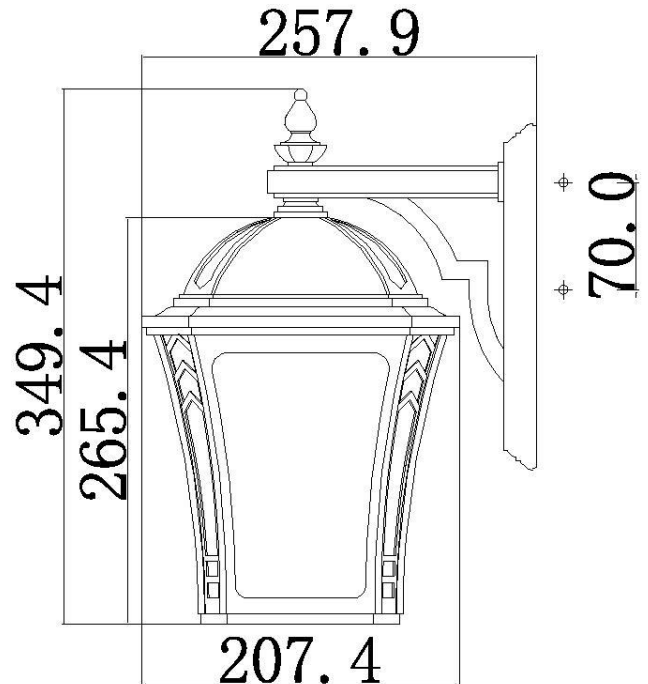

BRAND: WABASH
STYLE: 2LT WALL LIGHT

| | | | |
|---------------------------------|-------------------|--|---|
| 1. Item Code | HK/WABASH2/M | 23. Maximum Drop | N/A |
| 2. Drawing No. | HK 1334 Wabash 2M | 24. Adjustable? | NO |
| 3. Tested? | No | 25. Shade/Glass Material | Clear Beveled with Etched Glass Corner Panels |
| 4. Final Sign-off Sample Done? | No | 26. Shade Width (mm) | 207.4 |
| 5. Category | OUTDOORS | 27. Shade Height (mm) | 265.4 |
| 6. Type | WALL LIGHT | 28. Shade Depth (mm) | 207.4 |
| 7. Finish | MOCHA | 29. Size of Back-Plate/Ceiling Rose (mm) | 152.4 X 228.6 |
| 8. IP Rating | IP44 | 30. Main Material | Aluminum |
| 9. Class | I | 31. Power Cable Colour | N/A |
| 10. Voltage | 240V | 32. Power Cable Length (mm) | 730 |
| 11. Wattage (1) | 2 X 40W | 33. Chain Length (mm) | N/A |
| 12. Wattage (2) | N/A | 34. Rod Length (mm) | N/A |
| 13. Lamp Holder Type (1) | 2 X E14 | 35. PIR | NO |
| 14. Lamp Holder Type (2) | N/A | 36. Switch Type and location | N/A |
| 15. No. of Lamps | 3 | 37. Connection Method | IP44 Terminal Block on 200mm Tail |
| 16. Lamp Supplied | NO | 38. Plug Type | N/A |
| 17. Dimmable? | DEPENDANT ON LAMP | 39. Plug Colour | N/A |
| 18. Lumen Output & Colour Temp | N/A | 40. Product Weight (kg) | 2.3 |
| 19. Overall Width/Diameter (mm) | 207.4 | 41. Carton Dimensions (mm) | 320 x 270 x 410 |
| 20. Overall Height (mm) | 349.4 | 42. Carton Weight (kg) | 3 |
| 21. Overall Depth (mm) | 257.9 | 43. Notes 1 | |
| 22. Minimum Drop | N/A | 44. Notes 2 | |