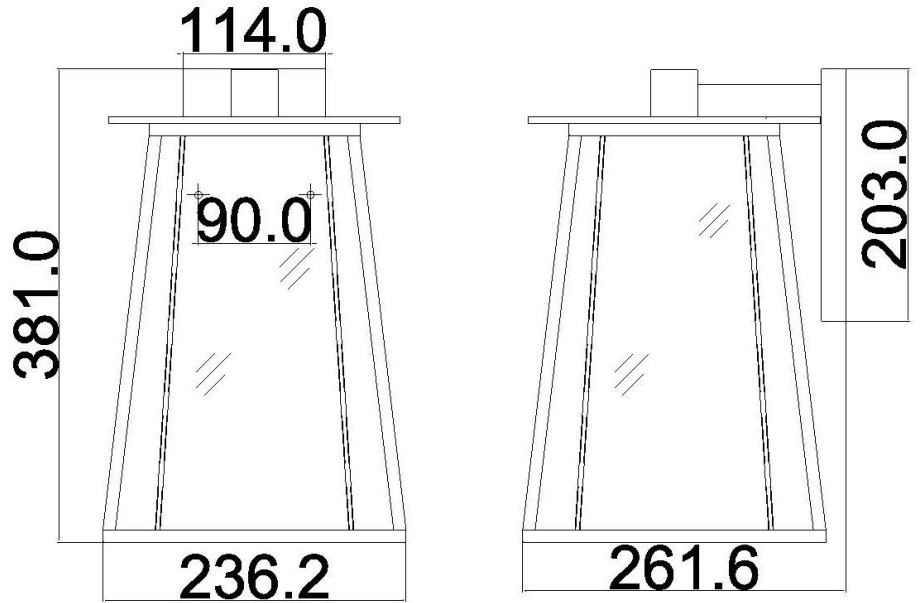

BRAND: Walker

STYLE: 1Lt Wall Light Large

1. Item Code	HK/WALKER2/L	23. Maximum Drop	N/A
2. Drawing No.	HK 2104 Walker 2L	24. Adjustable?	No
3. Tested?	No	25. Shade/Glass Material	Bound Clear Glass
4. Final Sign-off Sample Done?	No	26. Shade Width (mm)	160.1
5. Category	Outdoor	27. Shade Height (mm)	328.4
6. Type	Wall Light	28. Shade Depth (mm)	160.1
7. Finish	Buckeye Bronze	29. Size of Back-Plate/Ceiling Rose (mm)	114 x 203
8. IP Rating	IP44	30. Main Material	Aluminum
9. Class	I	31. Power Cable Colour	N/A
10. Voltage	240v	32. Power Cable Length (mm)	200
11. Wattage (1)	2 X Max 60w	33. Chain Length (mm)	N/A
12. Wattage (2)	N/A	34. Rod Length (mm)	N/A
13. Lamp Holder Type (1)	2 X E14	35. PIR	No
14. Lamp Holder Type (2)	N/A	36. Switch Type and location	N/A
15. No. of Lamps	2	37. Connection Method	IP44 Terminal Block
16. Lamp Supplied	No	38. Plug Type	N/A
17. Dimmable?	Dependent On Lamp	39. Plug Colour	N/A
18. Lumen Output & Colour Temp	N/A	40. Product Weight (kg)	4.1
19. Overall Width/Diameter (mm)	236.2	41. Carton Dimensions (mm)	Tbc
20. Overall Height (mm)	381	42. Carton Weight (kg)	Tbc
21. Overall Depth (mm)	261.6	43. Notes 1	
22. Minimum Drop	N/A	44. Notes 2	