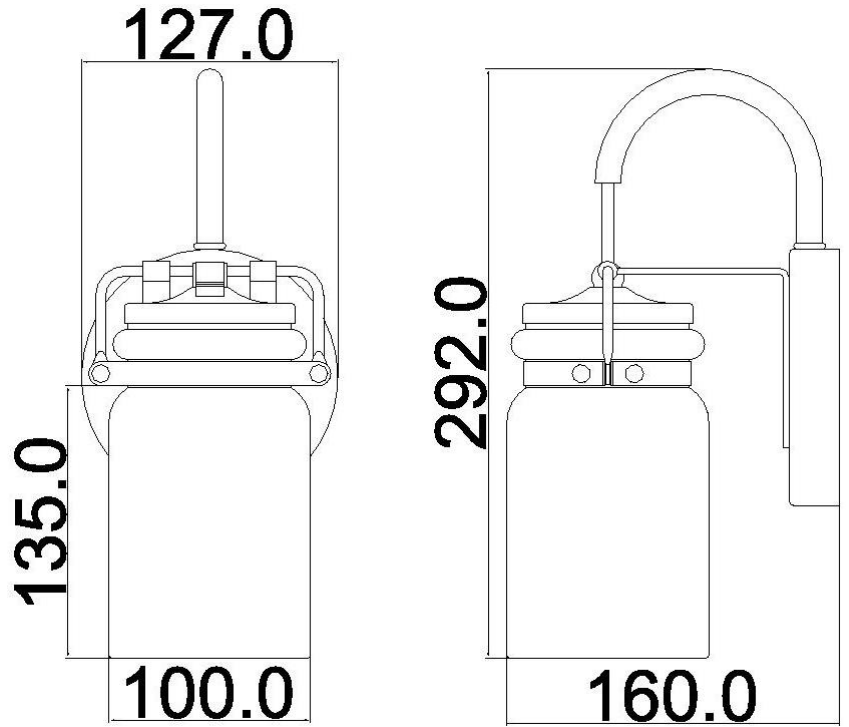

BRAND: Brinley

STYLE: 3Lt Flush

1. Item Code	KL/BRINLEYI NI	23. Maximum Drop	N/a
2. Drawing No.	KL45576 REV-C Brinley	24. Adjustable?	No
3. Tested?	No	25. Shade/Glass Material	Clear Glass
4. Final Sign-off Sample Done?	No	26. Shade Width (mm)	100
5. Category	Indoors	27. Shade Height (mm)	135
6. Type	Wall Light	28. Shade Depth (mm)	100
7. Finish	Brushed Nickel, Old Bronze	29. Size of Back-Plate/Ceiling Rose (mm)	127 x 127
8. IP Rating	N/a	30. Main Material	Steel
9. Class	I	31. Power Cable Colour	Silver/ Black
10. Voltage	240v	32. Power Cable Length (mm)	200
11. Wattage (1)	1 x Max 60w	33. Chain Length (mm)	N/a
12. Wattage (2)	N/a	34. Rod Length (mm)	N/a
13. Lamp Holder Type (1)	1 x E27	35. PIR	No
14. Lamp Holder Type (2)	N/a	36. Switch Type and location	N/a
15. No. of Lamps	1	37. Connection Method	Terminal Block
16. Lamp Supplied	No	38. Plug Type	N/a
17. Dimmable?	Dependent on Lamp	39. Plug Colour	N/a
18. Lumen Output & Colour Temp	N/a	40. Product Weight (kg)	0.8
19. Overall Width/Diameter (mm)	127	41. Carton Dimensions (mm)	TBC
20. Overall Height (mm)	292	42. Carton Weight (kg)	TBC
21. Overall Depth (mm)	160	43. Notes 1	
22. Minimum Drop	N/a	44. Notes 2	