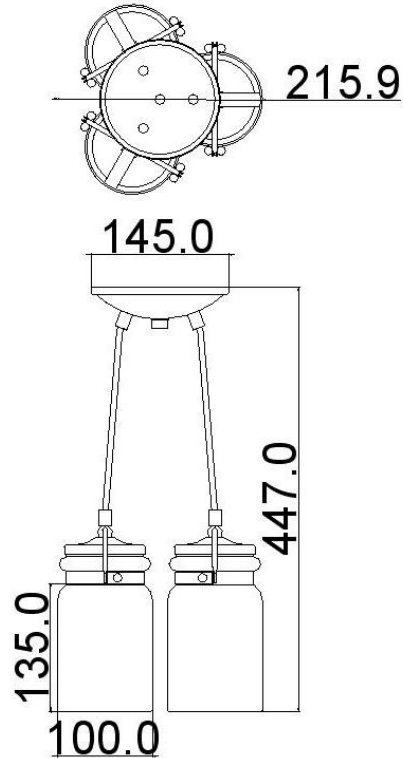

BRAND: Brinley

STYLE: 3Lt Pendant

1. Item Code	KL/BRINLEY3 NI	23. Maximum Drop	3000
2. Drawing No.	KL42869 REV-C Brinley	24. Adjustable?	Yes – Height Adjustable
3. Tested?	No	25. Shade/Glass Material	Clear Glass
4. Final Sign-off Sample Done?	No	26. Shade Width (mm)	100
5. Category	Indoors	27. Shade Height (mm)	135
6. Type	Pendant	28. Shade Depth (mm)	100
7. Finish	Brushed Nickel	29. Size of Back-Plate/Ceiling Rose (mm)	145 x 145
8. IP Rating	N/a	30. Main Material	Steel
9. Class	I	31. Power Cable Colour	Silver
10. Voltage	240v	32. Power Cable Length (mm)	TBC
11. Wattage (1)	3 x Max 60w	33. Chain Length (mm)	N/a
12. Wattage (2)	N/a	34. Rod Length (mm)	N/a
13. Lamp Holder Type (1)	3 x E27	35. PIR	No
14. Lamp Holder Type (2)	N/a	36. Switch Type and location	N/a
15. No. of Lamps	3	37. Connection Method	Terminal Block
16. Lamp Supplied	No	38. Plug Type	N/a
17. Dimmable?	Dependent on Lamp	39. Plug Colour	N/a
18. Lumen Output & Colour Temp	N/a	40. Product Weight (kg)	2.6
19. Overall Width/Diameter (mm)	215.9	41. Carton Dimensions (mm)	TBC
20. Overall Height (mm)	447 (As Shown)	42. Carton Weight (kg)	TBC
21. Overall Depth (mm)	215.9	43. Notes 1	
22. Minimum Drop	TBC	44. Notes 2	