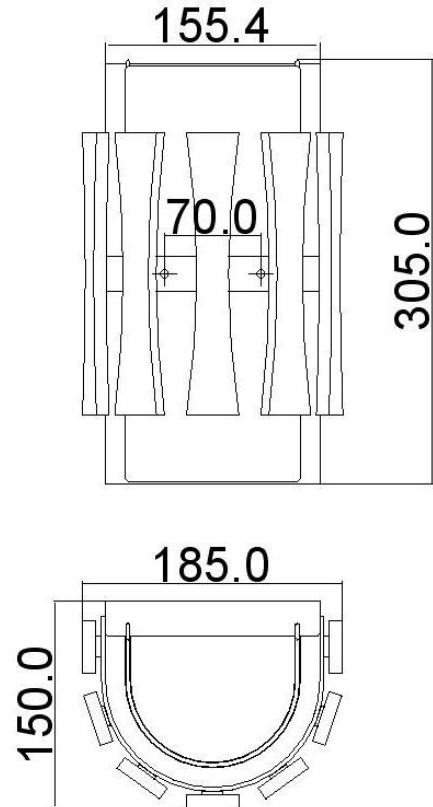

BRAND: Cirus
STYLE: 2Lt Wall Light

| | | | |
|---------------------------------|---------------------------------------|--|---|
| 1. Item Code | KL/CIRUS2 | 23. Maximum Drop | N/a |
| 2. Drawing No. | Cirus 2 43756AUB REV-A | 24. Adjustable? | No |
| 3. Tested? | No | 25. Shade/Glass Material | White Linen Shade with Tempered Etched Glass Diffuser |
| 4. Final Sign-off Sample Done? | No | 26. Shade Width (mm) | 126 |
| 5. Category | Indoors | 27. Shade Height (mm) | 305 |
| 6. Type | Wall Light | 28. Shade Depth (mm) | 105 |
| 7. Finish | Brushed Nickel and Auburn Wood Finish | 29. Size of Back-Plate/Ceiling Rose (mm) | 155.4 x 305 |
| 8. IP Rating | N/A | 30. Main Material | Steel, Wood |
| 9. Class | I | 31. Power Cable Colour | N/a |
| 10. Voltage | 240v | 32. Power Cable Length (mm) | 300 |
| 11. Wattage (1) | 2 X Max 60w | 33. Chain Length (mm) | N/A |
| 12. Wattage (2) | N/A | 34. Rod Length (mm) | N/a |
| 13. Lamp Holder Type (1) | 2 X E14 | 35. PIR | NO |
| 14. Lamp Holder Type (2) | N/A | 36. Switch Type and location | N/A |
| 15. No. of Lamps | 2 | 37. Connection Method | Terminal Block |
| 16. Lamp Supplied | No | 38. Plug Type | N/A |
| 17. Dimmable? | Dependent On Lamp | 39. Plug Colour | N/A |
| 18. Lumen Output & Colour Temp | N/A | 40. Product Weight (kg) | 1.35 |
| 19. Overall Width/Diameter (mm) | 185 | 41. Carton Dimensions (mm) | 380 x 250 x 180 |
| 20. Overall Height (mm) | 305 | 42. Carton Weight (kg) | 1.9 |
| 21. Overall Depth (mm) | 150 | 43. Notes 1 | |
| 22. Minimum Drop | N/a | 44. Notes 2 | |