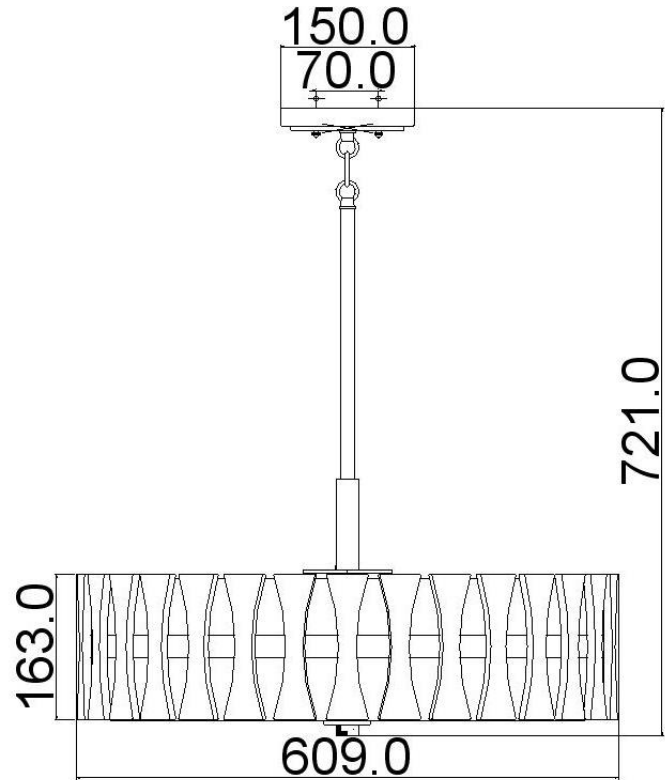

BRAND: Cirus

STYLE: 4LT PENDANT

1. Item Code	KL/CIRUS/4P	23. Maximum Drop	1331
2. Drawing No.	Cirus 4p 43753AUB REV-A	24. Adjustable?	YES – Height Adjustable
3. Tested?	No	25. Shade/Glass Material	White Linen Shade with Tempered Etched Glass Diffuser
4. Final Sign-off Sample Done?	No	26. Shade Width (mm)	535
5. Category	Indoors	27. Shade Height (mm)	160
6. Type	Pendant	28. Shade Depth (mm)	535
7. Finish	Brushed Nickel and Auburn Wood Finish	29. Size of Back-Plate/Ceiling Rose (mm)	Diameter 150
8. IP Rating	N/A	30. Main Material	Steel, Wood
9. Class	I	31. Power Cable Colour	Clear Silver
10. Voltage	240v	32. Power Cable Length (mm)	2100
11. Wattage (1)	4 X Max 100w	33. Chain Length (mm)	N/A
12. Wattage (2)	N/A	34. Rod Length (mm)	2 X 305mm, 2 X 152mm
13. Lamp Holder Type (1)	4 X E27	35. PIR	NO
14. Lamp Holder Type (2)	N/A	36. Switch Type and location	N/A
15. No. of Lamps	4	37. Connection Method	Terminal Block
16. Lamp Supplied	No	38. Plug Type	N/A
17. Dimmable?	Dependent On Lamp	39. Plug Colour	N/A
18. Lumen Output & Colour Temp	N/A	40. Product Weight (kg)	6
19. Overall Width/Diameter (mm)	609	41. Carton Dimensions (mm)	670 x 670 x 280
20. Overall Height (mm)	721 (As Shown)	42. Carton Weight (kg)	10.6
21. Overall Depth (mm)	609	43. Notes 1	
22. Minimum Drop	417	44. Notes 2	