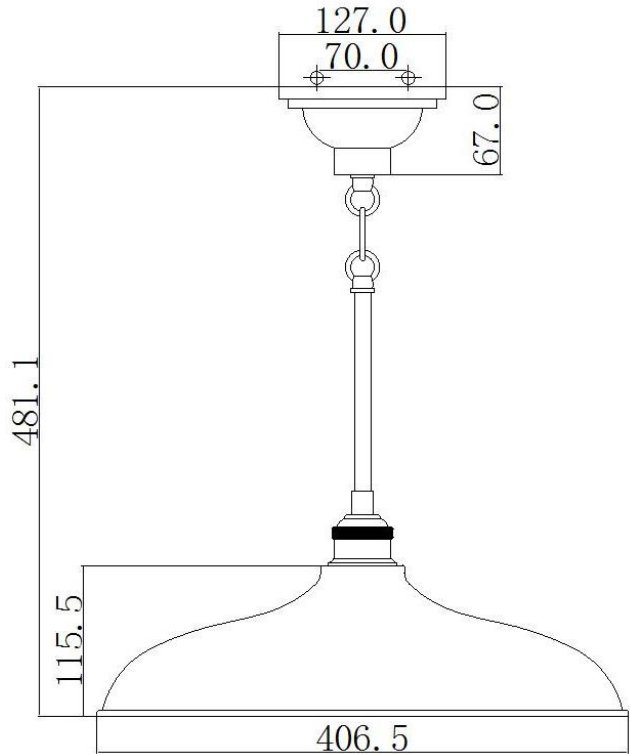

BRAND: COBSON

STYLE: ILT PENDANT

1. Item Code	KL/COBSON/P BR or OZ or PN	23. Maximum Drop	1168
2. Drawing No.	KL42585 REV-A cobson p	24. Adjustable?	YES – Height Adjustable
3. Tested?	No	25. Shade/Glass Material	STEEL
4. Final Sign-off Sample Done?	No	26. Shade Width (mm)	406.5
5. Category	INDOORS	27. Shade Height (mm)	115.5
6. Type	PENDANT	28. Shade Depth (mm)	406.5
7. Finish	Natural Brass, Old Bronze, Polished Nickel	29. Size of Back-Plate/Ceiling Rose (mm)	127 X 127 X 67
8. IP Rating	N/A	30. Main Material	STEEL
9. Class	I	31. Power Cable Colour	NB – BROWN, PN – SILVER, OB – BROWN
10. Voltage	240V	32. Power Cable Length (mm)	3048
11. Wattage (1)	1 X 60W	33. Chain Length (mm)	N/A
12. Wattage (2)	N/A	34. Rod Length (mm)	2 x 305mm, 2 x 152mm
13. Lamp Holder Type (1)	1 X E27	35. PIR	NO
14. Lamp Holder Type (2)	N/A	36. Switch Type and location	N/A
15. No. of Lamps	1	37. Connection Method	Terminal Block
16. Lamp Supplied	NO	38. Plug Type	N/A
17. Dimmable?	DEPENDANT ON LAMP	39. Plug Colour	N/A
18. Lumen Output & Colour Temp	N/A	40. Product Weight (kg)	2
19. Overall Width/Diameter (mm)	406.5	41. Carton Dimensions (mm)	465 x 465 x 195
20. Overall Height (mm)	481.1 (As Shown)	42. Carton Weight (kg)	3
21. Overall Depth (mm)	406.5	43. Notes 1	
22. Minimum Drop	239	44. Notes 2	