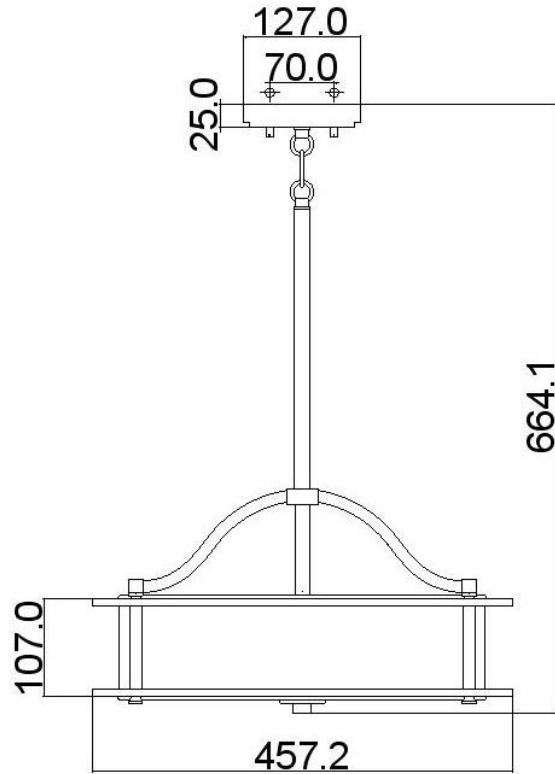

BRAND: EMORY

STYLE: 3LT PENDANT

1. Item Code	KL/EMORY/P/S CLP or OZ	23. Maximum Drop	1244
2. Drawing No.	KL43706 REV-A emory 3	24. Adjustable?	YES – Height Adjustable
3. Tested?	No	25. Shade/Glass Material	Off White Fabric shade with Etched Glass Diffuser
4. Final Sign-off Sample Done?	No	26. Shade Width (mm)	457.2
5. Category	INDOORS	27. Shade Height (mm)	107
6. Type	PENDANT	28. Shade Depth (mm)	457.2
7. Finish	CLASSIC PEWTER, OLD BRONZE	29. Size of Back-Plate/Ceiling Rose (mm)	127 X 127 X 25
8. IP Rating	N/A	30. Main Material	STEEL
9. Class	I	31. Power Cable Colour	CLP – SILVER, OB – BRONZE
10. Voltage	240V	32. Power Cable Length (mm)	3046
11. Wattage (1)	3 X MAX 100W	33. Chain Length (mm)	N/A
12. Wattage (2)	N/A	34. Rod Length (mm)	2 X 305mm, 2 X 152mm
13. Lamp Holder Type (1)	3 X E27	35. PIR	NO
14. Lamp Holder Type (2)	N/A	36. Switch Type and location	N/A
15. No. of Lamps	3	37. Connection Method	Terminal Block
16. Lamp Supplied	NO	38. Plug Type	N/A
17. Dimmable?	DEPENDANT ON LAMP	39. Plug Colour	N/A
18. Lumen Output & Colour Temp	N/A	40. Product Weight (kg)	4.8
19. Overall Width/Diameter (mm)	457.2	41. Carton Dimensions (mm)	530 x 530 x 400
20. Overall Height (mm)	664.1 (As Shown)	42. Carton Weight (kg)	7.2
21. Overall Depth (mm)	457.2	43. Notes 1	
22. Minimum Drop	288	44. Notes 2	