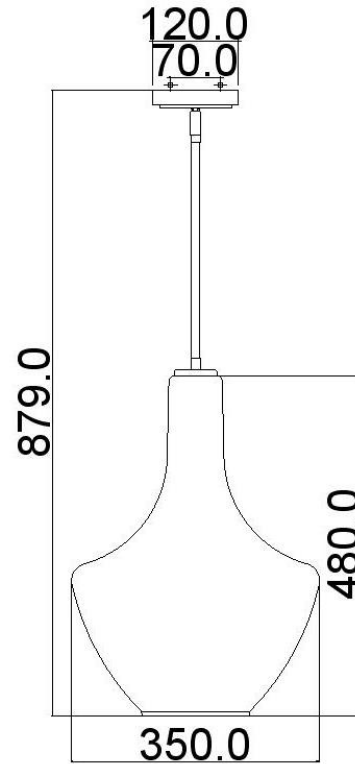

BRAND: Everly

STYLE: ILt Pendant Medium

1. Item Code	KL/EVERLY/P/M CH or OZ	23. Maximum Drop	1488
2. Drawing No.	42046 - Everly	24. Adjustable?	Yes – Height Adjustable
3. Tested?	No	25. Shade/Glass Material	CH –Clear Glass/ OZ – Clear Seeded Glass
4. Final Sign-off Sample Done?	No	26. Shade Width (mm)	350
5. Category	Indoors	27. Shade Height (mm)	480
6. Type	Pendant	28. Shade Depth (mm)	350
7. Finish	Chrome, Old Bronze	29. Size of Back-Plate/Ceiling Rose (mm)	120 x 120
8. IP Rating	N/a	30. Main Material	Steel, Glass
9. Class	Tbc	31. Power Cable Colour	N/a
10. Voltage	240v	32. Power Cable Length (mm)	1549
11. Wattage (1)	1 x Max 60w	33. Chain Length (mm)	N/a
12. Wattage (2)	N/a	34. Rod Length (mm)	2 x 305mm, 2 x 152mm
13. Lamp Holder Type (1)	1 x E27	35. PIR	No
14. Lamp Holder Type (2)	N/a	36. Switch Type and location	N/a
15. No. of Lamps	1	37. Connection Method	Terminal Block
16. Lamp Supplied	No	38. Plug Type	N/a
17. Dimmable?	Dependent on Lamp	39. Plug Colour	N/a
18. Lumen Output & Colour Temp	N/a	40. Product Weight (kg)	3.05
19. Overall Width/Diameter (mm)	350	41. Carton Dimensions (mm)	413 x 413 x 559mm
20. Overall Height (mm)	879 (As Shown)	42. Carton Weight (kg)	5.16
21. Overall Depth (mm)	350	43. Notes 1	
22. Minimum Drop	879	44. Notes 2	