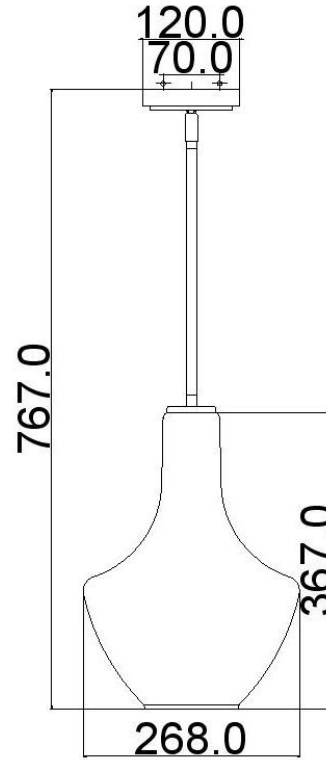

BRAND: Everly

STYLE: ILt Pendant Small

1. Item Code	KL/EVERLY/P/S CH or OZ	23. Maximum Drop	1376
2. Drawing No.	42141 - Everly	24. Adjustable?	Yes – Height Adjustable
3. Tested?	No	25. Shade/Glass Material	CH –Clear Glass/ OZ – Clear Seeded Glass
4. Final Sign-off Sample Done?	No	26. Shade Width (mm)	268
5. Category	Indoors	27. Shade Height (mm)	367
6. Type	Pendant	28. Shade Depth (mm)	268
7. Finish	Chrome, Old Bronze	29. Size of Back-Plate/Ceiling Rose (mm)	120 x 120
8. IP Rating	N/a	30. Main Material	Steel, Glass
9. Class	Tbc	31. Power Cable Colour	N/a
10. Voltage	240v	32. Power Cable Length (mm)	1500
11. Wattage (1)	1 x Max 60w	33. Chain Length (mm)	N/a
12. Wattage (2)	N/a	34. Rod Length (mm)	2 x 305mm, 2 x 152mm
13. Lamp Holder Type (1)	1 x E27	35. PIR	No
14. Lamp Holder Type (2)	N/a	36. Switch Type and location	N/a
15. No. of Lamps	1	37. Connection Method	Terminal Block
16. Lamp Supplied	No	38. Plug Type	N/a
17. Dimmable?	Dependent on Lamp	39. Plug Colour	N/a
18. Lumen Output & Colour Temp	N/a	40. Product Weight (kg)	2.1
19. Overall Width/Diameter (mm)	268	41. Carton Dimensions (mm)	330 x 330 x 425
20. Overall Height (mm)	767 (As Shown)	42. Carton Weight (kg)	3.0
21. Overall Depth (mm)	268	43. Notes 1	
22. Minimum Drop	767	44. Notes 2	