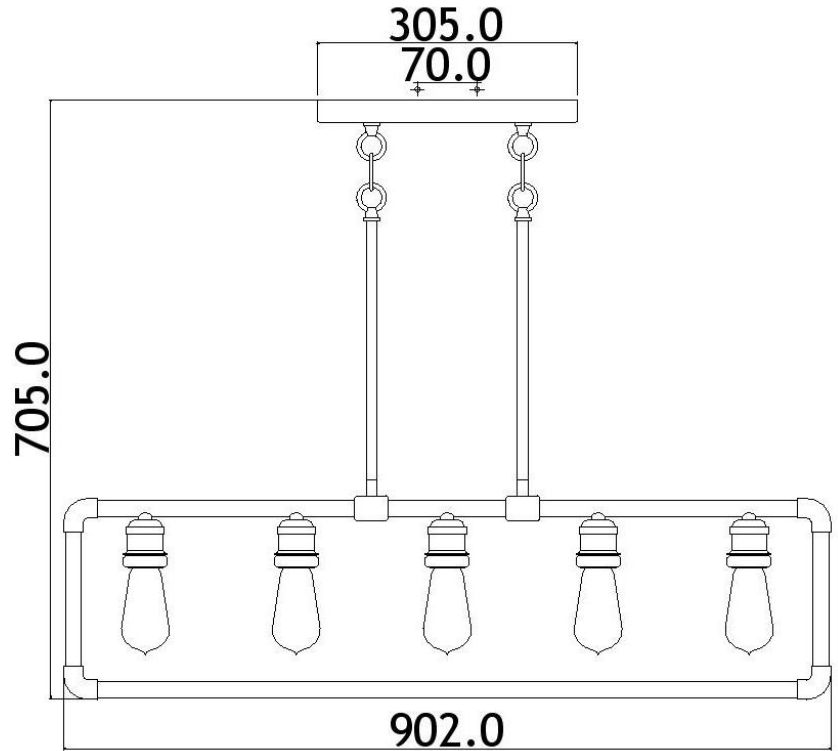

BRAND: Imahn

STYLE: 5Lt chandelier

1. Item Code	KL/IMAHN/ISLE	23. Maximum Drop	1315.6
2. Drawing No.	KL43887 REV-A Imahn	24. Adjustable?	Yes – Height Adjustable
3. Tested?	No	25. Shade/Glass Material	N/a
4. Final Sign-off Sample Done?	No	26. Shade Width (mm)	N/a
5. Category	Indoors	27. Shade Height (mm)	N/a
6. Type	Chandelier	28. Shade Depth (mm)	N/a
7. Finish	Black and Natural Brass	29. Size of Back-Plate/Ceiling Rose (mm)	305 x 127
8. IP Rating	N/a	30. Main Material	Steel
9. Class	I	31. Power Cable Colour	Black
10. Voltage	240v	32. Power Cable Length (mm)	2896
11. Wattage (1)	5 x Max 60w	33. Chain Length (mm)	N/a
12. Wattage (2)	N/a	34. Rod Length (mm)	2 x 304mm. 2 x 152mm
13. Lamp Holder Type (1)	5 x E27	35. PIR	No
14. Lamp Holder Type (2)	N/a	36. Switch Type and location	N/a
15. No. of Lamps	5	37. Connection Method	Terminal Block
16. Lamp Supplied	No	38. Plug Type	N/a
17. Dimmable?	Dependent on Lamp	39. Plug Colour	N/a
18. Lumen Output & Colour Temp	N/a	40. Product Weight (kg)	4.9
19. Overall Width/Diameter (mm)	902	41. Carton Dimensions (mm)	TBC
20. Overall Height (mm)	705 (As Shown)	42. Carton Weight (kg)	TBC
21. Overall Depth (mm)	127	43. Notes 1	
22. Minimum Drop	TBC	44. Notes 2	