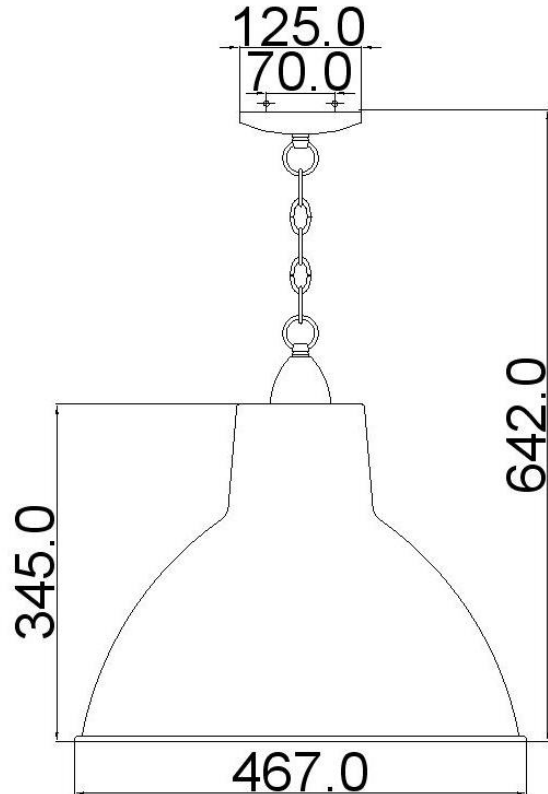

BRAND: Missoula

STYLE: ILt Pendant Medium

1. Item Code	KL/MISSOULA/P/M	23. Maximum Drop	2390
2. Drawing No.	42800 - Missoula	24. Adjustable?	Yes – Height Adjustable
3. Tested?	No	25. Shade/Glass Material	Steel Shade with White Interior
4. Final Sign-off Sample Done?	No	26. Shade Width (mm)	467
5. Category	Indoors	27. Shade Height (mm)	345
6. Type	Pendant	28. Shade Depth (mm)	467
7. Finish	Antique Pewter	29. Size of Back-Plate/Ceiling Rose (mm)	125 x 125
8. IP Rating	N/a	30. Main Material	Steel
9. Class	Tbc	31. Power Cable Colour	Clear Silver
10. Voltage	240v	32. Power Cable Length (mm)	2350
11. Wattage (1)	1 x Max 60w	33. Chain Length (mm)	1829
12. Wattage (2)	N/a	34. Rod Length (mm)	N/a
13. Lamp Holder Type (1)	1 x E27	35. PIR	No
14. Lamp Holder Type (2)	N/a	36. Switch Type and location	N/a
15. No. of Lamps	1	37. Connection Method	Terminal Block
16. Lamp Supplied	No	38. Plug Type	N/a
17. Dimmable?	Dependent on Lamp	39. Plug Colour	N/a
18. Lumen Output & Colour Temp	N/a	40. Product Weight (kg)	2.5
19. Overall Width/Diameter (mm)	467	41. Carton Dimensions (mm)	495 x 495 x 375
20. Overall Height (mm)	642 (As Shown)	42. Carton Weight (kg)	3.9
21. Overall Depth (mm)	467	43. Notes 1	
22. Minimum Drop	642	44. Notes 2	