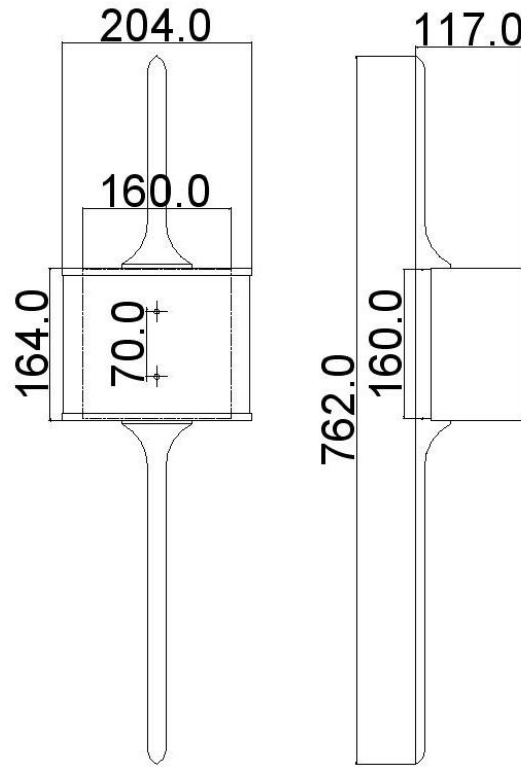

BRAND: Mona

STYLE: 2Lt Wall Light Large

1. Item Code	KL/MONA/L CLP or PC or NBR or PB	23. Maximum Drop	N/a
2. Drawing No.	KL43376 RVE-A Mona	24. Adjustable?	No
3. Tested?	No	25. Shade/Glass Material	Etched White Glass
4. Final Sign-off Sample Done?	No	26. Shade Width (mm)	204
5. Category	Bathroom	27. Shade Height (mm)	164
6. Type	Wall Light	28. Shade Depth (mm)	117
7. Finish	Classic Pewter, Natural Brass, Polished Chrome, Polished Brass	29. Size of Back-Plate/Ceiling Rose (mm)	160 x 160
8. IP Rating	IP44	30. Main Material	Steel
9. Class	I	31. Power Cable Colour	N/a
10. Voltage	240v	32. Power Cable Length (mm)	200
11. Wattage (1)	2 x 3.5w	33. Chain Length (mm)	N/a
12. Wattage (2)	N/a	34. Rod Length (mm)	N/a
13. Lamp Holder Type (1)	2 x G9 LED	35. PIR	No
14. Lamp Holder Type (2)	N/a	36. Switch Type and location	N/a
15. No. of Lamps	2	37. Connection Method	IP44 Terminal Block
16. Lamp Supplied	Yes	38. Plug Type	N/a
17. Dimmable?	Not with Lamp Supplied	39. Plug Colour	N/a
18. Lumen Output & Colour Temp	Lamp: 640Lm & 3000k	40. Product Weight (kg)	2.2
19. Overall Width/Diameter (mm)	204	41. Carton Dimensions (mm)	TBC
20. Overall Height (mm)	762	42. Carton Weight (kg)	TBC
21. Overall Depth (mm)	117	43. Notes 1	
22. Minimum Drop	N/a	44. Notes 2	