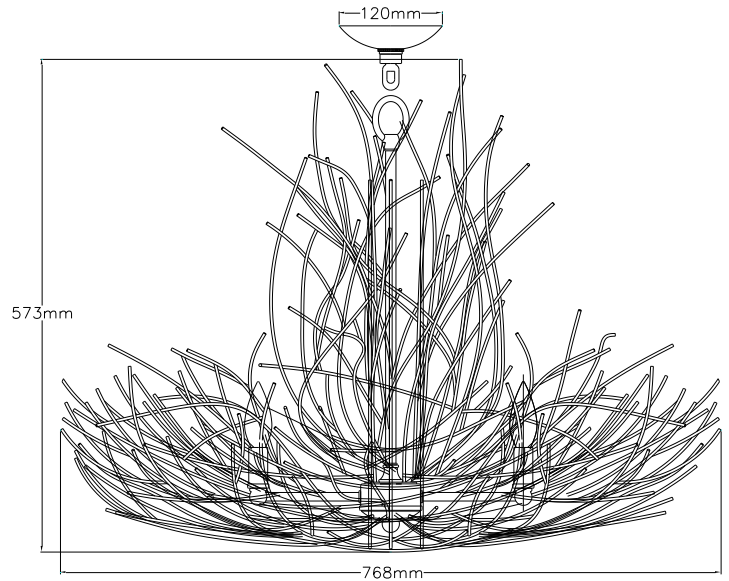

RANGE: QUOIZEL
STYLE: ORGANIQUE 6LT CHANDELEIR

1. Item Code	KL/ORGANIQUE6	23. Minimum Drop	722
2. Drawing No.	CPI50401 / K42888	24. Maximum Drop	2413
3. EAN/Barcode	-	25. Adjustable?	Yes
4. Tested?	No	26. Shade/Glass Material	n/a
5. Final Sign-off Sample Done?	No	27. Shade Width (mm)	n/a
6. Category	Indoor	28. Shade Height (mm)	n/a
7. Type	Chandelier	29. Shade Depth (mm)	n/a
8. Finish	Olde Bronze	30. Size of Back-Plate/Ceiling Rose (mm)	120
9. IP Rating	n/a	31. Main Material	Mild Steel
10. Class	I	32. Power Cable Colour	Black
11. Voltage	240	33. Power Cable Length (mm)	200
12. Wattage (1)	60	34. Chain Length (mm)	1829
13. Wattage (2)	n/a	35. Rod Length (mm)	n/a
14. Lamp Holder Type (1)	E14	36. PIR	No
15. Lamp Holder Type (2)	n/a	37. Switch Type and location	n/a
16. No. of Lamps	6	38. Connection Method	Terminal Block
17. Lamp Supplied	None	39. Plug Type	n/a
18. Dimmable?	Depends On Lamp	40. Plug Colour	n/a
19. Lumen Output	Depends On Lamp	41. Product Weight (kg)	8.62
20. Overall Width/Diameter (mm)	768 (±5)	42. Carton Dimensions (mm)	-
21. Overall Height (mm)	532 (±5)	43. Carton Weight (kg)	-
22. Overall Depth (mm)	768 (±5)	44. Notes	-