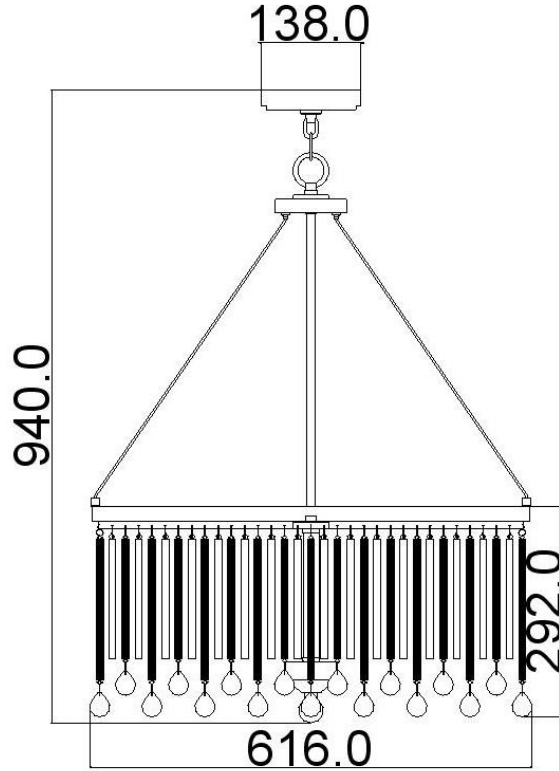

BRAND: Piper

STYLE: 6Lt Pendant

1. Item Code	KL/PIPER/6P	23. Maximum Drop	2692
2. Drawing No.	KL43723 REV-A Piper	24. Adjustable?	Yes - Height Adjustable
3. Tested?	No	25. Shade/Glass Material	Clear Glass and Metal Rods
4. Final Sign-off Sample Done?	No	26. Shade Width (mm)	616
5. Category	Indoors	27. Shade Height (mm)	292
6. Type	Pendant	28. Shade Depth (mm)	616
7. Finish	Espresso	29. Size of Back-Plate/Ceiling Rose (mm)	138 x 138
8. IP Rating	N/a	30. Main Material	Steel
9. Class	I	31. Power Cable Colour	Black
10. Voltage	240v	32. Power Cable Length (mm)	4750
11. Wattage (1)	6 x Max 60w	33. Chain Length (mm)	1829
12. Wattage (2)	N/a	34. Rod Length (mm)	N/a
13. Lamp Holder Type (1)	6 x E14	35. PIR	No
14. Lamp Holder Type (2)	N/a	36. Switch Type and location	N/a
15. No. of Lamps	6	37. Connection Method	Terminal Block
16. Lamp Supplied	No	38. Plug Type	N/a
17. Dimmable?	Dependent on Lamp	39. Plug Colour	N/a
18. Lumen Output & Colour Temp	N/a	40. Product Weight (kg)	12.2
19. Overall Width/Diameter (mm)	616	41. Carton Dimensions (mm)	TBC
20. Overall Height (mm)	940 (As Shown)	42. Carton Weight (kg)	TBC
21. Overall Depth (mm)	616	43. Notes 1	
22. Minimum Drop	940	44. Notes 2	