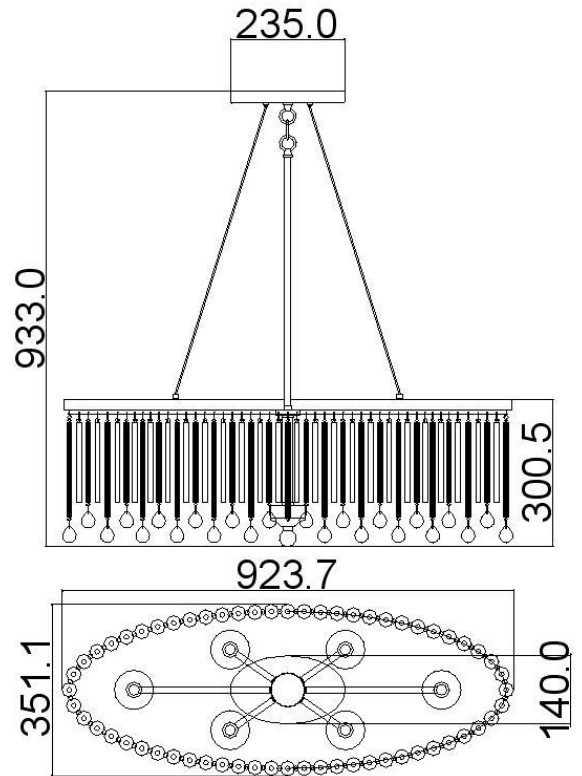

BRAND: Piper
STYLE: 6Lt Chandelier

1. Item Code	KL/PIPER/ISLE	23. Maximum Drop	1337.5
2. Drawing No.	KL43725 REV-A Piper	24. Adjustable?	Yes - Height Adjustable
3. Tested?	No	25. Shade/Glass Material	Clear Glass and Metal Rods
4. Final Sign-off Sample Done?	No	26. Shade Width (mm)	923.7
5. Category	Indoors	27. Shade Height (mm)	300.5
6. Type	Chandelier	28. Shade Depth (mm)	351.1
7. Finish	Espresso	29. Size of Back-Plate/Ceiling Rose (mm)	140 x 235
8. IP Rating	N/a	30. Main Material	Steel
9. Class	I	31. Power Cable Colour	Black
10. Voltage	240v	32. Power Cable Length (mm)	4300
11. Wattage (1)	6 x Max 60w	33. Chain Length (mm)	N/a
12. Wattage (2)	N/a	34. Rod Length (mm)	2 x 304mm, 2 x 152mm
13. Lamp Holder Type (1)	6 x E14	35. PIR	No
14. Lamp Holder Type (2)	N/a	36. Switch Type and location	N/a
15. No. of Lamps	6	37. Connection Method	Terminal Block
16. Lamp Supplied	No	38. Plug Type	N/a
17. Dimmable?	Dependent on Lamp	39. Plug Colour	N/a
18. Lumen Output & Colour Temp	N/a	40. Product Weight (kg)	15
19. Overall Width/Diameter (mm)	923.7	41. Carton Dimensions (mm)	TBC
20. Overall Height (mm)	933 (As Shown)	42. Carton Weight (kg)	TBC
21. Overall Depth (mm)	351.1	43. Notes 1	
22. Minimum Drop	423.1	44. Notes 2	