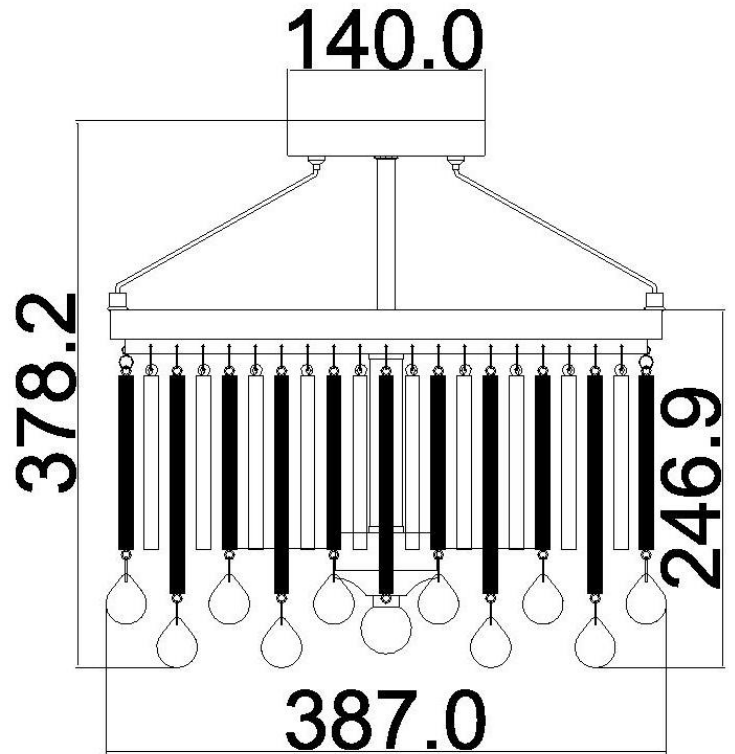

**BRAND: Piper**
**STYLE: 3Lt Semi Flush**

1. Item Code	KL/PIPER/SF	23. Maximum Drop	N/a
2. Drawing No.	KL43726 REV-A Piper	24. Adjustable?	No
3. Tested?	No	25. Shade/Glass Material	Clear Glass and Metal Rods
4. Final Sign-off Sample Done?	No	26. Shade Width (mm)	387
5. Category	Indoors	27. Shade Height (mm)	246.9
6. Type	Semi Flush	28. Shade Depth (mm)	387
7. Finish	Espresso	29. Size of Back-Plate/Ceiling Rose (mm)	140 x 140
8. IP Rating	N/a	30. Main Material	Steel
9. Class	I	31. Power Cable Colour	Black
10. Voltage	240v	32. Power Cable Length (mm)	N/a
11. Wattage (1)	3 x Max 60w	33. Chain Length (mm)	N/a
12. Wattage (2)	N/a	34. Rod Length (mm)	N/a
13. Lamp Holder Type (1)	3 x E14	35. PIR	No
14. Lamp Holder Type (2)	N/a	36. Switch Type and location	N/a
15. No. of Lamps	3	37. Connection Method	Terminal Block
16. Lamp Supplied	No	38. Plug Type	N/a
17. Dimmable?	Dependent on Lamp	39. Plug Colour	N/a
18. Lumen Output & Colour Temp	N/a	40. Product Weight (kg)	6.1
19. Overall Width/Diameter (mm)	387	41. Carton Dimensions (mm)	TBC
20. Overall Height (mm)	378.2	42. Carton Weight (kg)	TBC
21. Overall Depth (mm)	387	43. Notes 1	
22. Minimum Drop	N/a	44. Notes 2	