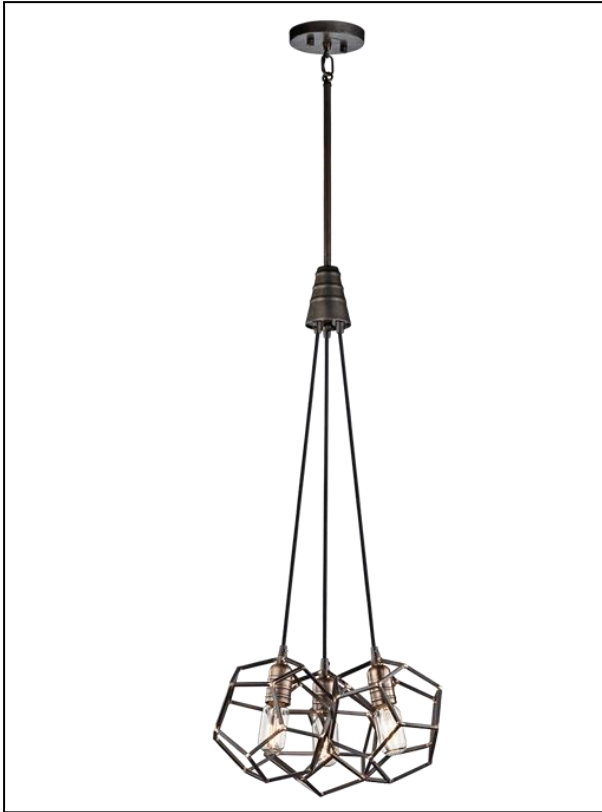

BRAND: Rocklyn

STYLE: 3Lt Chandelier

1. Item Code	KL/ROCKLYN/3 RS	23. Maximum Drop	1825
2. Drawing No.	Rocklyn 3 43717RS REV-A	24. Adjustable?	YES – Height Adjustable
3. Tested?	No	25. Shade/Glass Material	N/a
4. Final Sign-off Sample Done?	No	26. Shade Width (mm)	N/a
5. Category	Indoors	27. Shade Height (mm)	N/a
6. Type	Chandelier	28. Shade Depth (mm)	N/a
7. Finish	Raw Steel/ Natural Brass	29. Size of Back-Plate/Ceiling Rose (mm)	Diameter 130
8. IP Rating	N/A	30. Main Material	Steel
9. Class	I	31. Power Cable Colour	Black
10. Voltage	240v	32. Power Cable Length (mm)	2850
11. Wattage (1)	3 X Max 100w	33. Chain Length (mm)	N/A
12. Wattage (2)	N/A	34. Rod Length (mm)	2 x 305mm, 2 x 152mm
13. Lamp Holder Type (1)	3 X E27	35. PIR	NO
14. Lamp Holder Type (2)	N/A	36. Switch Type and location	N/a
15. No. of Lamps	3	37. Connection Method	Terminal Block
16. Lamp Supplied	No	38. Plug Type	N/a
17. Dimmable?	Dependent On Lamp	39. Plug Colour	N/a
18. Lumen Output & Colour Temp	N/A	40. Product Weight (kg)	3.2
19. Overall Width/Diameter (mm)	476	41. Carton Dimensions (mm)	450 x 450 x 230
20. Overall Height (mm)	1222 (As Shown)	42. Carton Weight (kg)	4.9
21. Overall Depth (mm)	476	43. Notes 1	
22. Minimum Drop	917	44. Notes 2	