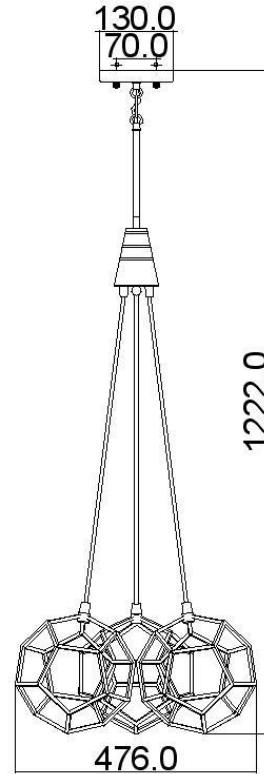

BRAND: Rocklyn

STYLE: 3Lt Chandelier

1. Item Code	KL/ROCKLYN/3 RS	23. Maximum Drop	1825
2. Drawing No.	Rocklyn 3 43717RS REV-A	24. Adjustable?	YES – Height Adjustable
3. Tested?	No	25. Shade/Glass Material	N/a
4. Final Sign-off Sample Done?	No	26. Shade Width (mm)	N/a
5. Category	Indoors	27. Shade Height (mm)	N/a
6. Type	Chandelier	28. Shade Depth (mm)	N/a
7. Finish	Raw Steel/ Natural Brass	29. Size of Back-Plate/Ceiling Rose (mm)	Diameter 130
8. IP Rating	N/A	30. Main Material	Steel
9. Class	I	31. Power Cable Colour	Black
10. Voltage	240v	32. Power Cable Length (mm)	2850
11. Wattage (1)	3 X Max 100w	33. Chain Length (mm)	N/A
12. Wattage (2)	N/A	34. Rod Length (mm)	2 x 305mm, 2 x 152mm
13. Lamp Holder Type (1)	3 X E27	35. PIR	NO
14. Lamp Holder Type (2)	N/A	36. Switch Type and location	N/a
15. No. of Lamps	3	37. Connection Method	Terminal Block
16. Lamp Supplied	No	38. Plug Type	N/a
17. Dimmable?	Dependent On Lamp	39. Plug Colour	N/a
18. Lumen Output & Colour Temp	N/A	40. Product Weight (kg)	3.2
19. Overall Width/Diameter (mm)	476	41. Carton Dimensions (mm)	450 x 450 x 230
20. Overall Height (mm)	1222 (As Shown)	42. Carton Weight (kg)	4.9
21. Overall Depth (mm)	476	43. Notes 1	
22. Minimum Drop	917	44. Notes 2	