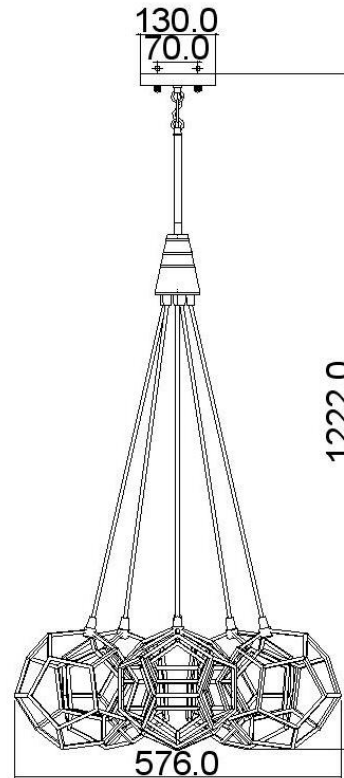

BRAND: Rocklyn
STYLE: 6Lt Chandelier

1. Item Code	KL/ROCKLYN/6 RS	23. Maximum Drop	1825
2. Drawing No.	Rocklyn 6 43718RS REV-A	24. Adjustable?	YES – Height Adjustable
3. Tested?	No	25. Shade/Glass Material	N/a
4. Final Sign-off Sample Done?	No	26. Shade Width (mm)	N/a
5. Category	Indoors	27. Shade Height (mm)	N/a
6. Type	Chandelier	28. Shade Depth (mm)	N/a
7. Finish	Raw Steel/ Natural Brass	29. Size of Back-Plate/Ceiling Rose (mm)	Diameter 130
8. IP Rating	N/A	30. Main Material	Steel
9. Class	I	31. Power Cable Colour	Black
10. Voltage	240v	32. Power Cable Length (mm)	2850
11. Wattage (1)	6 X Max 100w	33. Chain Length (mm)	N/A
12. Wattage (2)	N/A	34. Rod Length (mm)	2 x 305mm, 2 x 152mm
13. Lamp Holder Type (1)	6 X E27	35. PIR	NO
14. Lamp Holder Type (2)	N/A	36. Switch Type and location	N/a
15. No. of Lamps	6	37. Connection Method	Terminal Block
16. Lamp Supplied	No	38. Plug Type	N/a
17. Dimmable?	Dependent On Lamp	39. Plug Colour	N/a
18. Lumen Output & Colour Temp	N/A	40. Product Weight (kg)	5.8
19. Overall Width/Diameter (mm)	576	41. Carton Dimensions (mm)	800 x 450 x 230
20. Overall Height (mm)	1222 (As Shown)	42. Carton Weight (kg)	8.1
21. Overall Depth (mm)	576	43. Notes 1	
22. Minimum Drop	914	44. Notes 2	