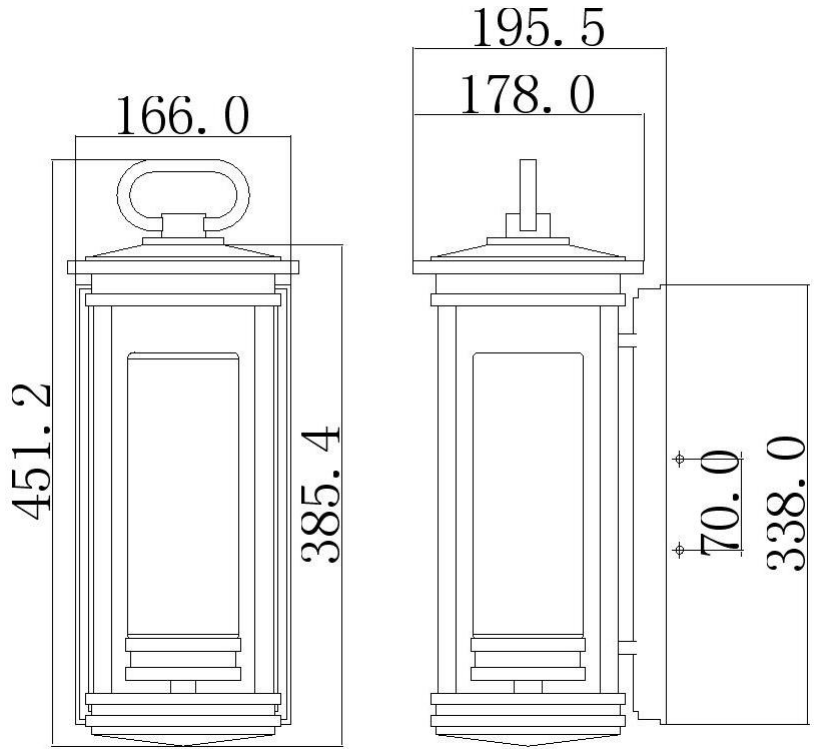

BRAND: SOUTH HOPE

STYLE: ILT WALL LIGHT LARGE

1. Item Code	KL/SOUTH HOPE/M	23. Maximum Drop	N/A
2. Drawing No.	49474 49475 49478 49493 South Hope	24. Adjustable?	NO
3. Tested?	No	25. Shade/Glass Material	Satin Etched Cased Opal Glass
4. Final Sign-off Sample Done?	No	26. Shade Width (mm)	85.6
5. Category	OUTDOORS	27. Shade Height (mm)	248.8
6. Type	WALL LIGHT	28. Shade Depth (mm)	85.6
7. Finish	RUBBED BRONZE	29. Size of Back-Plate/Ceiling Rose (mm)	166 x 338
8. IP Rating	IP44	30. Main Material	Aluminum
9. Class	I	31. Power Cable Colour	N/A
10. Voltage	240V	32. Power Cable Length (mm)	380
11. Wattage (1)	1 X 60W	33. Chain Length (mm)	N/A
12. Wattage (2)	N/A	34. Rod Length (mm)	N/A
13. Lamp Holder Type (1)	1 X E27	35. PIR	NO
14. Lamp Holder Type (2)	N/A	36. Switch Type and location	N/A
15. No. of Lamps	1	37. Connection Method	IP44 Terminal Block on 200mm Tail
16. Lamp Supplied	NO	38. Plug Type	N/A
17. Dimmable?	DEPENDANT ON LAMP	39. Plug Colour	N/A
18. Lumen Output & Colour Temp	N/A	40. Product Weight (kg)	2.7
19. Overall Width/Diameter (mm)	178	41. Carton Dimensions (mm)	260 x 240 x 515
20. Overall Height (mm)	451.2	42. Carton Weight (kg)	3.2
21. Overall Depth (mm)	195.5	43. Notes 1	
22. Minimum Drop	N/A	44. Notes 2	